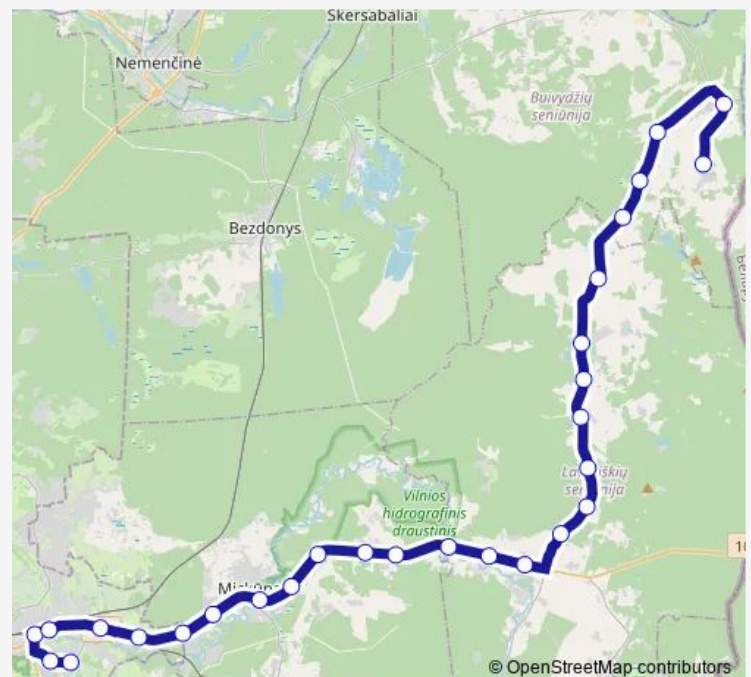

Thursday 05:35-16:20

Friday 05:35-16:20

Saturday 16:05

Sunday 16:05

Route info

Direction: Mostiškės

Stops: 22

Trip Duration: 1 hour 5 min