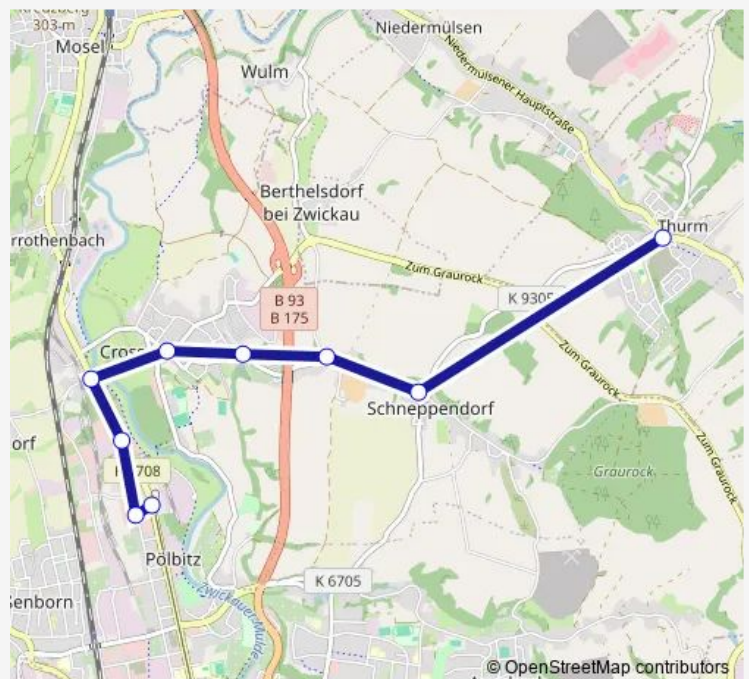

Thurm, Wendestelle — Zwickau, Pölbitz

Monday	18:13-18:46
Tuesday	18:13-18:46
Wednesday	18:13-18:46
Thursday	18:13-18:46
Friday	18:13-18:46
Saturday	—
Sunday	—

Route info

Direction: Thurm, Wendestelle

Stops: 9

Trip Duration: 0 hour 17 min

■ 173

BusMaps

Direction

Zwickau, Einkaufszentrum Nord — Thurm, Wendestelle

10 stops

[Open route schedule](#)

Zwickau, Einkaufszentrum Nord

Zwickau, Eisenwerk

Zwickau, Pölbitz

Zwickau, Schlachthofstr

Route schedule

Thurm, Wendestelle — Zwickau, Schlachthofstr

Monday 04:58

Tuesday 04:58

Wednesday 04:58

Thursday 04:58

Friday 04:58

Saturday —

Sunday —

Route info

Direction: Thurm, Wendestelle

Stops: 9

Trip Duration: 0 hour 16 min