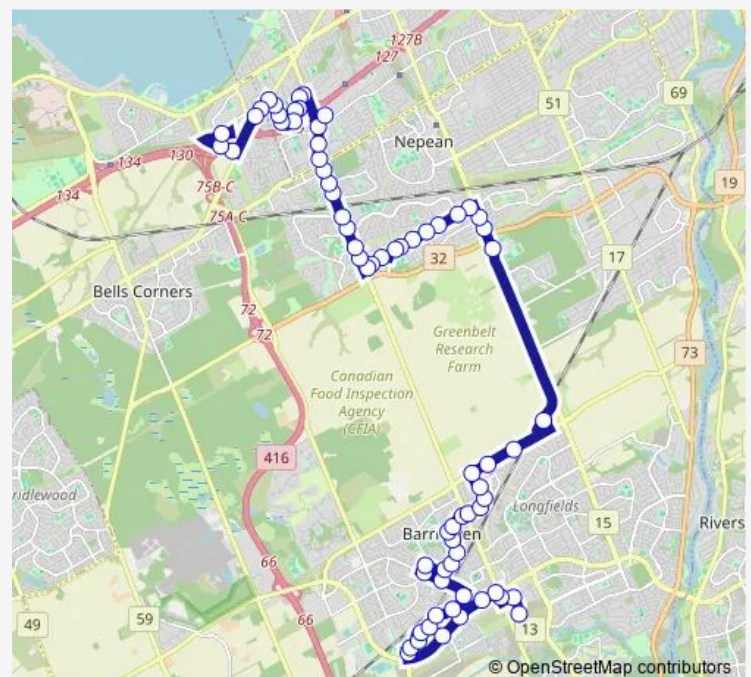

Sherway / Conway

Route schedule

Barrhaven Centre 2A (B) — Fallowfield 2A (B)

Monday 15:55

Tuesday 15:55

Wednesday 15:55

Thursday 15:55

Friday 15:55

Saturday —

Sunday —

Route info

Direction: Barrhaven Centre 2A (B)

Stops: 34

Trip Duration: 0 hour 25 min

Sherway / Dolan

Sherway / Burnett'S Grove

Sherway / Malvern

Malvern / Tripp

Malvern / Greenbank

Foxfield / Kadeer

Foxfield / Henfield

Foxfield / Holitman

Wolfgang / Foxfield

Fallowfield / Wolfgang

Fallowfield / Holitman

Barrhaven Crossing

Fallowfield 2A (B)

Direction

Bayshore B — Barrhaven Centre 1A (A)

71 stops

[Open route schedule](#)

Bayshore B