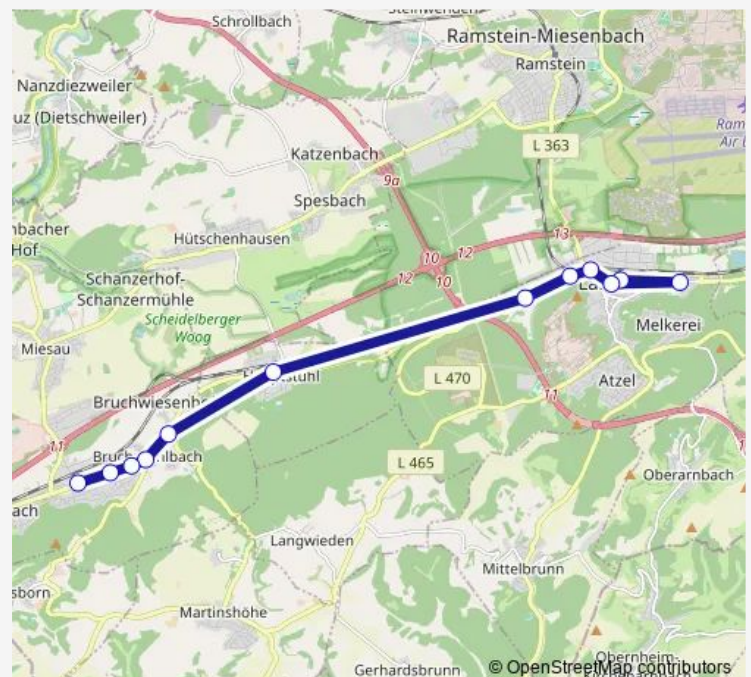

### Route schedule

Landstuhl, Jakob-Weber-Schule — Schönenberg, Zob

Monday 13:10

Tuesday 13:10

Wednesday 13:10

Thursday 13:10

Friday 13:10

Saturday —

### Route info

Direction: Landstuhl, Jakob-Weber-Schule

Stops: 25

Trip Duration: 0 hour 47 min

Gries, Unterdorf

Sand, Grieser Straße

Schönenberg, Sander Straße

Schönenberg, Zob