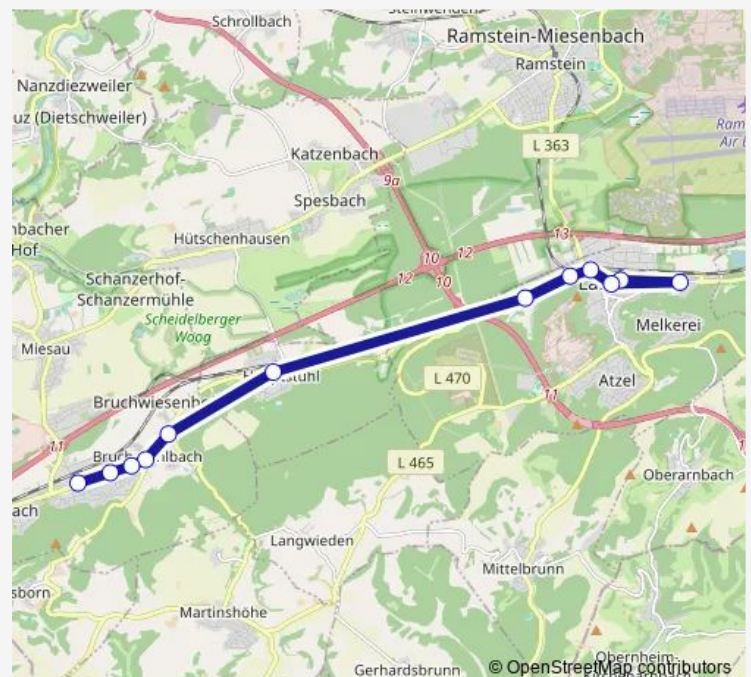

Gries, Siedlung

Route schedule

Landstuhl, Jakob-Weber-Schule — Schönenberg, Zob

Monday 13:10

Tuesday 13:10

Wednesday 13:10

Thursday 13:10

Friday 13:10

Saturday —

Sunday —

Route info

Direction: Landstuhl, Jakob-Weber-Schule

Stops: 25

Trip Duration: 0 hour 47 min

Gries, Unterdorf

Sand, Grieser Straße

Schönenberg, Sander Straße

Schönenberg, Zob

Direction

Bruchmühlbach, Kindergarten — Gerhardsbrunn, Ort

4 stops

[Open route schedule](#)

Bruchmühlbach, Kindergarten

Langwieden, Dgh

Langwieden, Ort

Gerhardsbrunn, Ort

Route schedule

Bruchmühlbach, Kindergarten — Gerhardsbrunn, Ort

Monday 11:30

Tuesday 11:30

Wednesday 11:30

Thursday 11:30