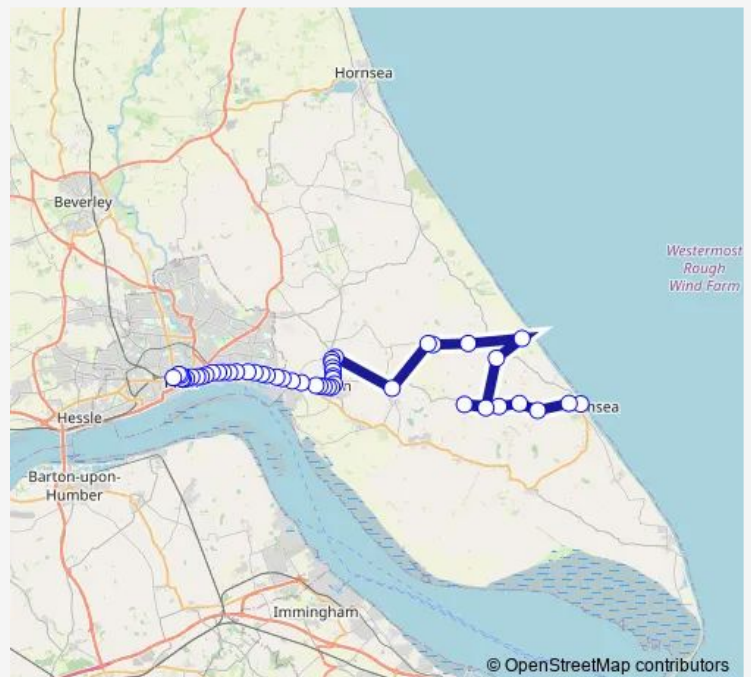

### Route schedule

Withernsea Memorial Ave — Hull Interchange

Monday —

Tuesday —

Wednesday —

Thursday —

Friday —

Saturday 09:30

### Route info

Direction: Withernsea Memorial Ave

Stops: 49

Trip Duration: 1 hour 23 min

173 — Withernsea - Hull

Hedon Crossroads

Hedon New Road

Hedon New Road

## Route info

Direction: Hull Interchange

Stops: 49

Trip Duration: 1 hour 23 min

Hedon Hull Road

Hedon Hull Road

Hedon New Road

Hedon St Augustines Gate

Withernsea Hull Road

Withernsea Hull Road

Withernsea Pier Road

Withernsea Memorial Ave

173 Bus time schedules and route maps are available in an offline PDF at [busmaps.com](https://busmaps.com). Use the [busmaps.com](https://busmaps.com) website to see live bus times, train schedule or subway schedule, and step-by-step directions for all public transit in Kingston upon Hull