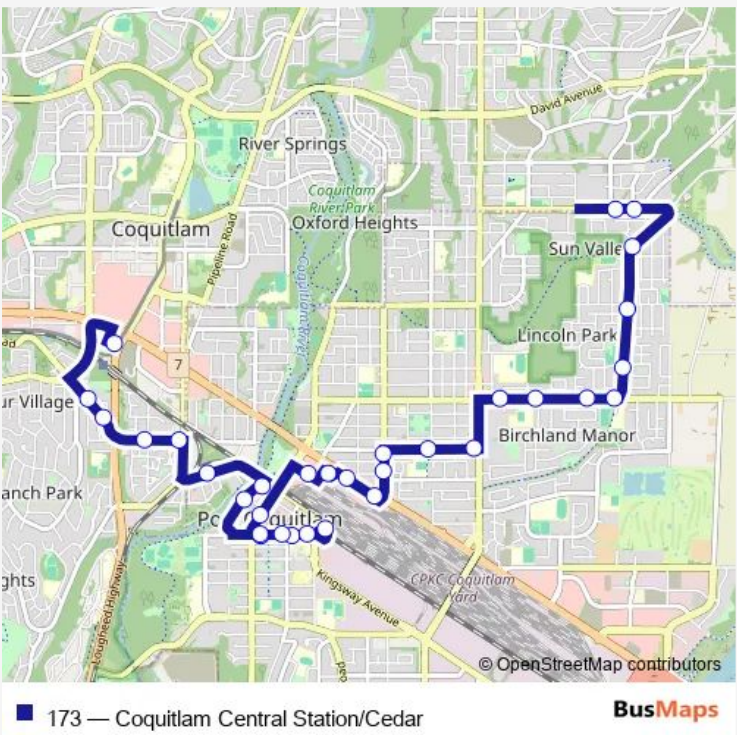

Bus 173 Coquitlam Central Station/Cedar

[Go to website](#)

Direction
 Eastbound Victoria Dr @ 900 Block — Coquitlam Central Station @ Bay 10
 32 stops
[Open route schedule](#)

- Eastbound Victoria Dr @ 900 Block
- Eastbound Victoria Dr @ Rocklin St
- Southbound Cedar Dr @ Inverness St
- Southbound Cedar Dr @ Lincoln Ave
- Southbound Cedar Dr @ Pinemont Ave
- Westbound Prairie Ave @ Cedar Dr
- Westbound Prairie Ave @ Finley St
- Westbound Prairie Ave @ Newberry St
- Westbound Prairie Ave @ Toronto St
- Westbound Coquitlam Ave @ Coast Meridian Rd
- Westbound Coquitlam Ave @ Wellington St
- Southbound Oxford St @ Coquitlam Ave
- Southbound Oxford St @ Westminster Ave
- Westbound Oxford Connector @ Oxford St
- Westbound Oxford Connector @ 1900 Block
- Westbound Oxford Connector @ 2000 Block
- Westbound Mall Access Rd @ Shaughnessy St
- Southbound Shaughnessy St @ Mcallister Ave
- Eastbound Wilson Ave @ Shaughnessy St
- Eastbound Wilson Ave @ Mary Hill Rd
- Port Coquitlam Station @ Bay 1

Route schedule
 Eastbound Victoria Dr @ 900 Block — Coquitlam Central Station @ Bay 10

Monday	05:10-00:15 ⁺¹
Tuesday	05:10-00:15 ⁺¹
Wednesday	05:10-00:15 ⁺¹
Thursday	05:10-00:15 ⁺¹
Friday	05:10-00:15 ⁺¹
Saturday	06:15-00:15 ⁺¹
Sunday	06:15-00:15 ⁺¹

Route info
 Direction: Eastbound Victoria Dr @ 900 Block
 Stops: 32
 Trip Duration: 0 hour 28 min

Westbound Wilson Ave @ Kingsway Ave

Westbound Wilson Ave @ Mary Hill Rd

Westbound Wilson Ave @ Shaughnessy St

Friday 04:57-00:21⁺¹

Saturday 06:45-23:20

Sunday 06:46-23:25

Route info

Direction: Coquitlam Central Station @ Bay 10

Stops: 31

Trip Duration: 0 hour 28 min

Eastbound Prairie Ave @ Kilmer St