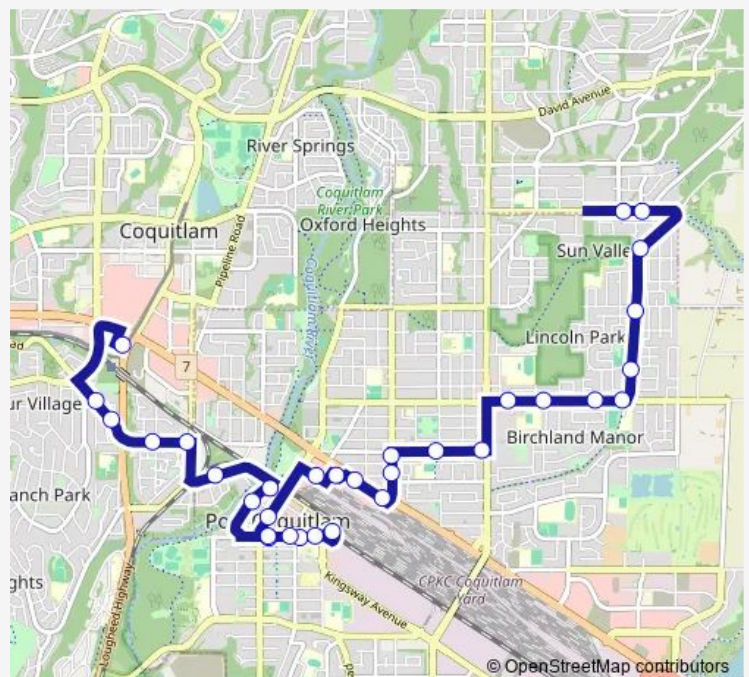

Westbound Oxford Connector @ 2000 Block

Westbound Mall Access Rd @ Shaughnessy St

Southbound Shaughnessy St @ McAllister Ave

Eastbound Wilson Ave @ Shaughnessy St

Eastbound Wilson Ave @ Mary Hill Rd

Port Coquitlam Station @ Bay 1

### Route schedule

Eastbound Victoria Dr @ 900 Block — Coquitlam Central Station @ Bay 10

Monday 05:10-00:15<sup>+1</sup>

Tuesday 05:10-00:15<sup>+1</sup>

Wednesday 05:10-00:15<sup>+1</sup>

Thursday 05:10-00:15<sup>+1</sup>

### Route info

Direction: Eastbound Victoria Dr @ 900 Block

Stops: 32

Trip Duration: 0 hour 32 min

173 — Coquitlam Central Station/Cedar

Westbound Wilson Ave @ Kingsway Ave

Westbound Wilson Ave @ Mary Hill Rd

Westbound Wilson Ave @ Shaughnessy St

Northbound Maple St @ Mcallister Ave

Northbound Maple St @ Elgin Ave

Westbound Kingsway Ave @ Jane St

Westbound Dewdney Trunk Rd @ Westwood St

Westbound Dewdney Trunk Rd @ Irvine St