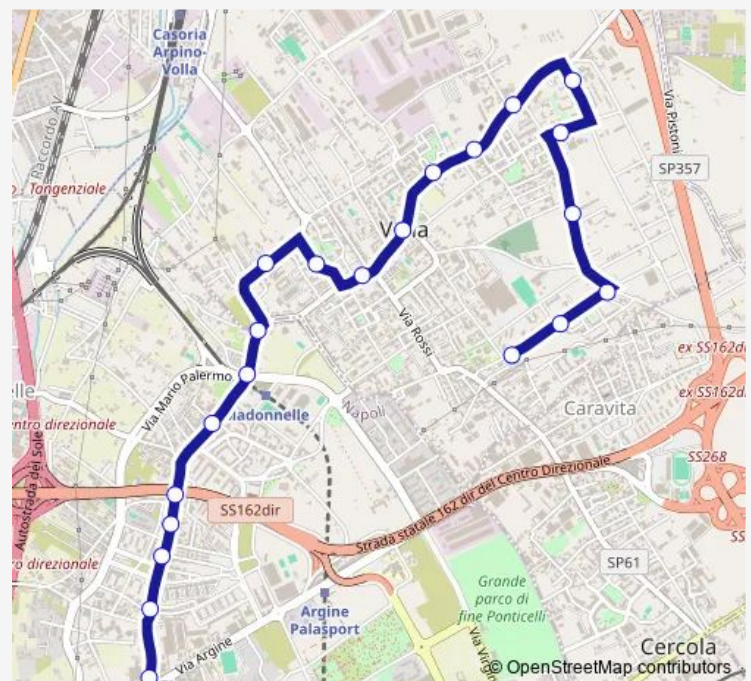

Thursday 06:00-21:10

Friday 06:00-21:10

Saturday 06:00-21:10

Sunday 06:30-18:00

Route info

Direction: Argine - Stazionamento

Stops: 35

Trip Duration: 0 hour 35 min

Napoli

Bolivar

Roma-Rossi

Rossi-Alighieri

Rossi-Sanzio

Petrarca

Direction

Petrarca — Argine - Stazionamento