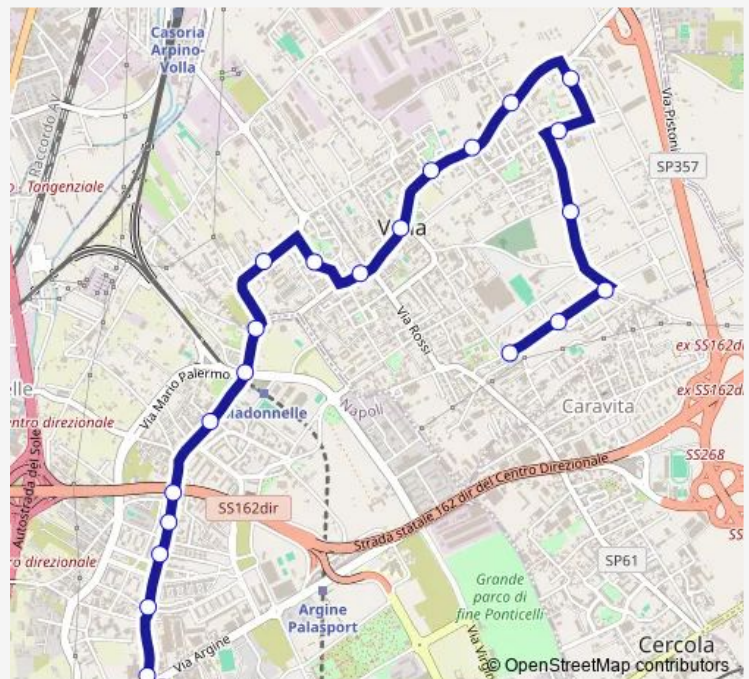

Thursday 06:00-21:10

Friday 06:00-21:10

Saturday 06:00-21:10

Sunday 06:30-18:00

Route info

Direction: Argine - Stazionamento

Stops: 35

Trip Duration: 0 hour 37 min

Napoli

Bolivar

Roma-Rossi

Rossi-Alighieri

Rossi-Sanzio

Petrarca

Direction

Petrarca — Argine - Stazionamento