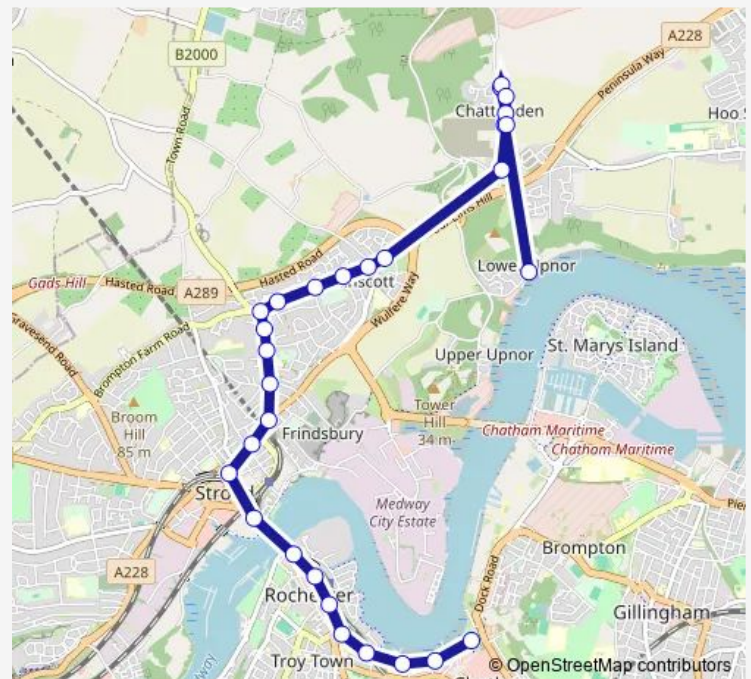

Bus 173 Chatham - Lodge Hill

[Go to website](#)

Direction

Upnor Pier Brissenden Close — Waterfront Bus Station

29 stops

[Open route schedule](#)

Upnor Pier Brissenden Close

Kirby Road

Swinton Avenue

Lodge Hill Lane

Lodge Hill Lane

Swinton Avenue

Kirby Road

Primary School

Liberty Park

Higham Road

Greenfields Close

Jarrett Avenue

Hollywood Lane Middle

Cooling Road

Weaving Close

Iden Road

The Ship

English Martyrs Church

Station Road

St Mary's Road

Canal Road

Route schedule

Upnor Pier Brissenden Close — Waterfront Bus Station

Monday 07:19-16:28

Tuesday 07:19-16:28

Wednesday 07:19-16:28

Thursday 07:19-16:28

Friday 07:19-16:28

Saturday 09:00-16:28

Sunday —

Route info

Direction: Upnor Pier Brissenden Close

Stops: 29

Trip Duration: 0 hour 34 min

173 — Chatham - Lodge Hill