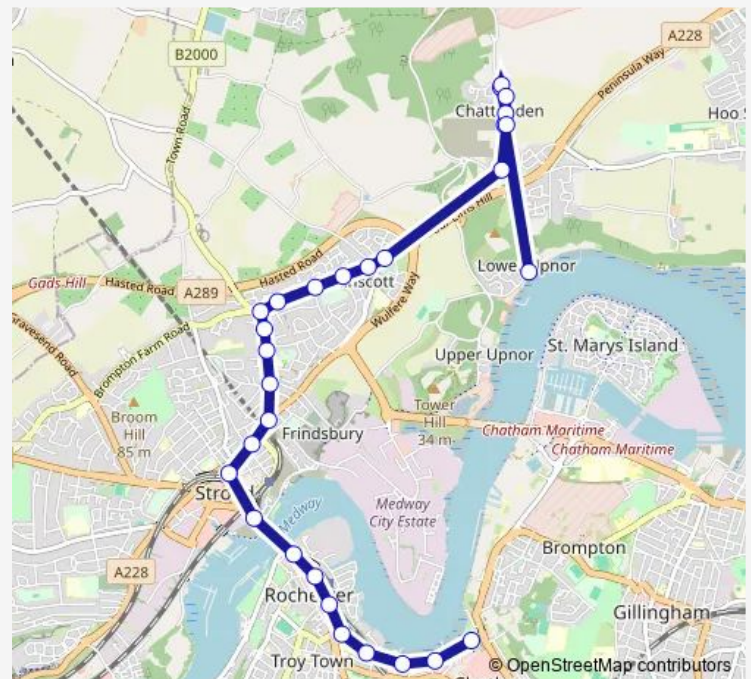

Greenfields Close

Jarrett Avenue

Hollywood Lane Middle

Cooling Road

Weaving Close

Iden Road

The Ship

English Martyrs Church

Thursday 07:19-14:28

Friday 07:19-14:28

Saturday 09:00-16:28

Sunday —

Route info

Direction: Upnor Pier Brissenden Close

Stops: 29

Trip Duration: 0 hour 34 min

173 — Chatham - Lodge Hill

Rochester Guildhall Museum

Railway Station

Rochester Community Hub

Furrell's Road

Bath Hard Lane

Hospital Lane

Anchorage House

Waterfront Bus Station

Direction

Waterfront Bus Station — Lodge Hill Lane

25 stops

[Open route schedule](#)

Waterfront Bus Station

Anchorage House

Hospital Lane