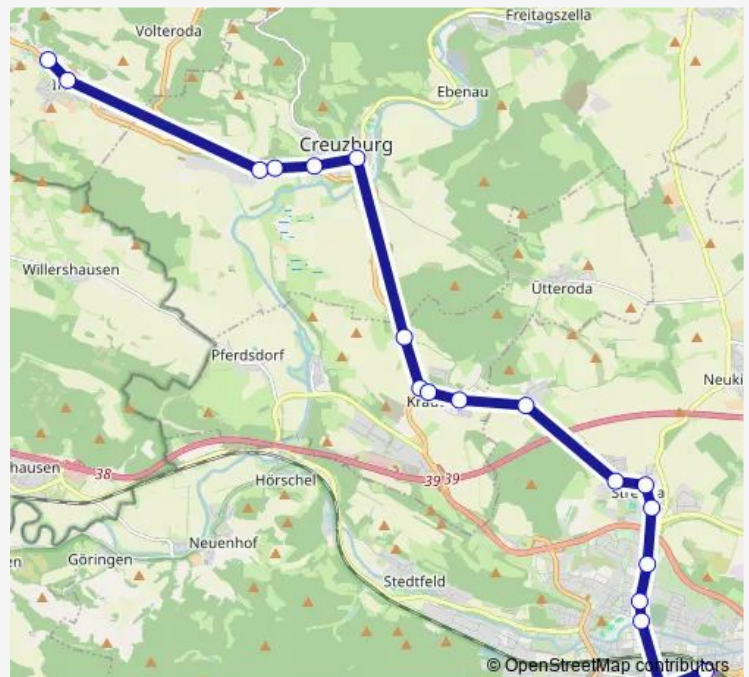

Thursday 12:00

Friday 12:00

Saturday —

Sunday —

Route info

Direction: Ifta

Stops: 5

Trip Duration: 0 hour 9 min

173

Direction

Eisenach, Zob — Wolfmannsgehau

16 stops

[Open route schedule](#)

Eisenach, Zob

Eisenach, Sophienstraße

Eisenach, Westbahnhof

Stops: 16

Trip Duration: 0 hour 42 min

Direction

Eisenach, Zob — Wolfmannsgehau

20 stops

[Open route schedule](#)

Eisenach, Zob

Eisenach, Sophienstraße

Friday 06:24-15:00

Saturday —

Sunday —

Route info

Direction: Eisenach, Zob

Stops: 20

Trip Duration: 0 hour 48 min

Direction