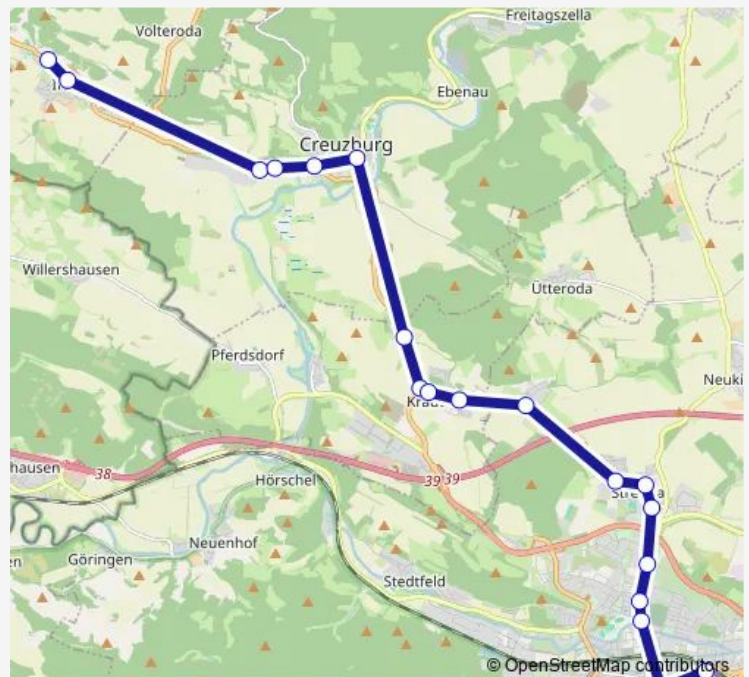

### Route schedule

Ifta — Creuzburg, Grundschule

Monday	12:00
Tuesday	12:00
Wednesday	12:00
Thursday	12:00
Friday	12:00
Saturday	—
Sunday	—

### Route info

Direction: Ifta

Stops: 5

Trip Duration: 0 hour 9 min

173

## Direction

Eisenach, Zob — Wolfmannsgehau

16 stops

[Open route schedule](#)

Eisenach, Zob

Eisenach, Sophienstraße

Eisenach, Westbahnhof

Eisenach, Elisabeth Gymnasium

## Route info

Direction: Eisenach, Zob

Stops: 16

Trip Duration: 0 hour 42 min