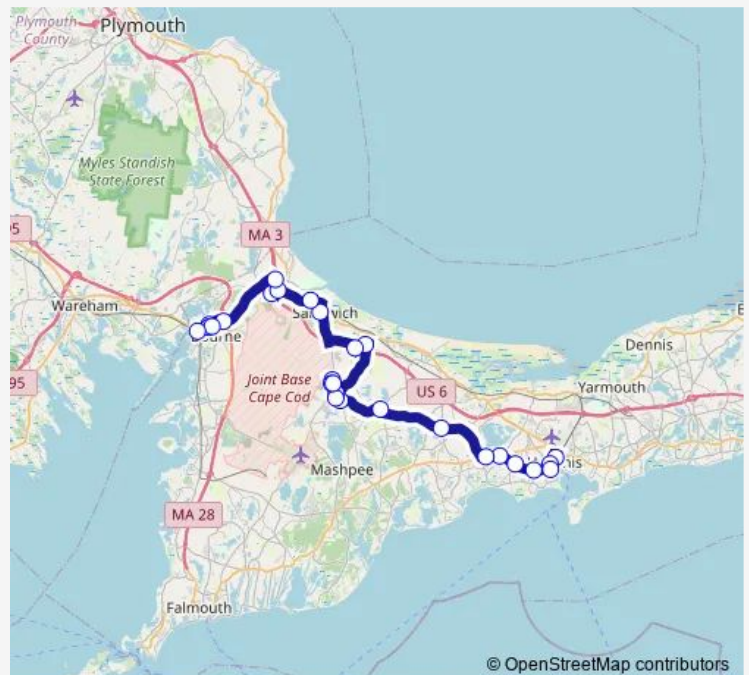

**Bus Sandwich Line**

[Go to website](#)

**Direction**  
 Hyannis Transportation Center (Htc) — Buzzards Bay Train Station  
 27 stops  
[Open route schedule](#)

- Hyannis Transportation Center (Htc)
- Sturgis Charter School - Main Street, Hyannis
- St. Francis/Pope John Paul, Hyannis
- Sturgis Charter School - West Main Street, Hyannis
- West Main Street @ Star Market, Hyannis
- West Main Street & Route 28, Centerville
- Bell Tower Mall, Centerville
- Race Lane & Osterville-West Barnstable Road, Sandwich
- Race Lane/Farmersville Road & Great Hill Road, Sandwich
- Cotuit Road & Farmersville Road, Sandwich
- Stop & Shop, Quaker Meeting House Road, Sandwich
- Sandwich Center for Active Living
- Heritage Park, Sandwich
- Sandwich Housing Authority, Tom's Way, Sandwich
- Canterbury Plaza, Sandwich
- Sandwich High School
- Spaulding Rehabilitation, East Sandwich
- Sandwich Town Hall
- Stop & Shop, Route 6A, Sandwich
- Market Basket, Sagamore

**Route schedule**

Hyannis Transportation Center (Htc) — Buzzards Bay Train Station

Monday	06:30-18:30
Tuesday	06:30-18:30
Wednesday	06:30-18:30
Thursday	06:30-18:30
Friday	06:30-18:30
Saturday	08:30-18:30
Sunday	08:30-18:30

**Route info**

Direction: Hyannis Transportation Center (Htc)

Stops: 27

Trip Duration: 1 hour 27 min

Sandwich Line

Canal View Apartments, Sagamore

Sagamore Park & Ride

Bourne Scenic Park

Sandwich Housing Authority, Tom's Way, Sandwich

Canterbury Plaza, Sandwich

Stop & Shop, Quaker Meeting House Road, Sandwich

Sandwich Center for Active Living

Cotuit Road & Farmersville Road, Sandwich

Race Lane/Farmersville Road & Great Hill Road, Sandwich