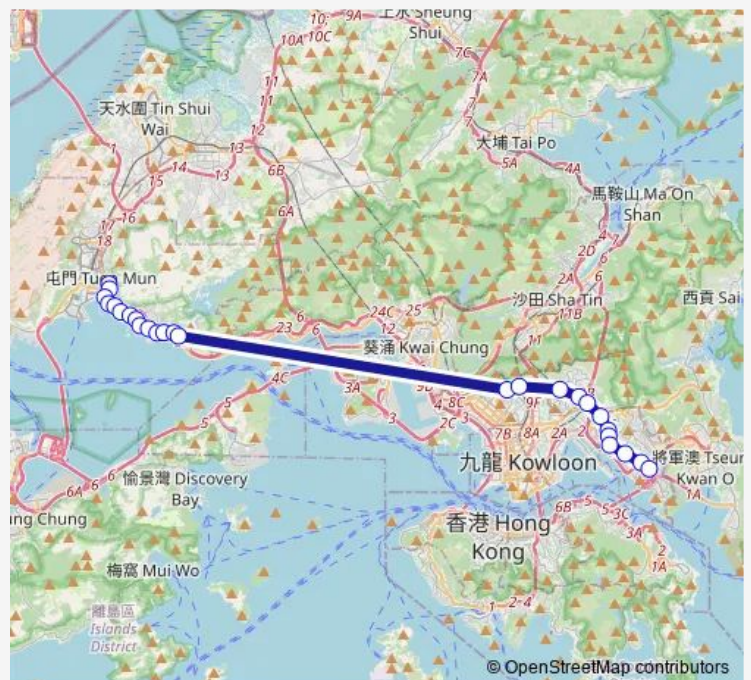

[Ctb] Castle Peak Beach, Castle Peak Road[[Kmb] Castle Peak Beach][Lrtfeeder] Castle Peak Beach[[Lwb] Castle Peak Beach

[Ctb] Seaview Garden, Castle Peak Road[[Kmb] SEA View Garden][Lrtfeeder] Seaview Garden[[Lwb] SEA View Garden

[Ctb] Cafeteria Beach, Castle Peak Road[[Kmb] Cafeteria Beach][Lrtfeeder] Cafeteria Beach[[Lwb] Cafeteria Beach

[Ctb] Golden Beach, Castle Peak Road[[Kmb] Golden Beach][Lrtfeeder] Golden Beach[[Lwb] Golden Beach

[Ctb] Hong Kong Gold Coast, Castle Peak Road[[Kmb] Hong Kong Gold Coast][Lrtfeeder] Hong Kong Gold Coast[[Lwb] Hong Kong Gold Coast

[Ctb] KAR WO LEI Tsuen, Castle Peak Road[[Kmb] KAR WO LEI Tsuen][Lrtfeeder] KAR WO LEI Tsuen[[Lwb] KAR WO LEI Tsuen

[Ctb] SIU SAU Tsuen, Castle Peak Road[[Kmb] SIU SAU Tsuen][Lrtfeeder] SIU SAU Tsuen[[Lwb] SIU SAU Tsuen

[Ctb] THE Aegean, Castle Peak Road[[Kmb] THE Aegean][Lrtfeeder] THE Aegean[[Lwb] THE Aegean

Route schedule

[Ctb] Handsome Court, Castle Peak Road[[Kmb] Handsome Court][Lrtfeeder] Handsome Court[[Lwb] Handsome Court — [Kmb] LAM TIN Station (Alighting Stop)

Monday	07:00-07:15
Tuesday	07:00-07:15
Wednesday	07:00-07:15
Thursday	07:00-07:15
Friday	07:00-07:15
Saturday	—
Sunday	—

Route info

Direction: [Ctb] Handsome Court, Castle Peak Road[[Kmb] Handsome Court][Lrtfeeder] Handsome Court[[Lwb] Handsome Court

Stops: 26

Trip Duration: 1 hour 13 min