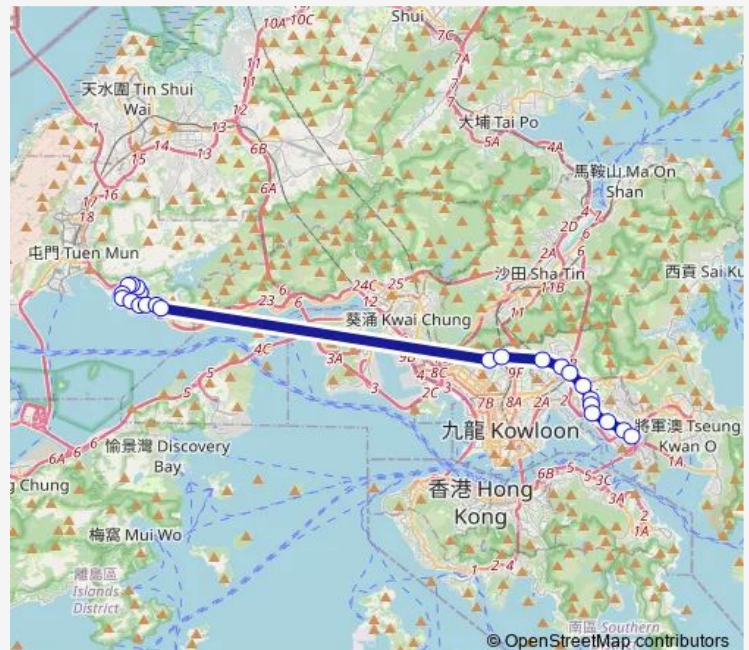

Route info

Direction: [Ctb] SO Kwun Wat[[Kmb] SO Kwun Wat[[Lrtfeeder] SO Kwun WAT (Mrs. Cheng YAM ON Millennium School)][Lwb] SO Kwun Wat

Stops: 23

Trip Duration: 1 hour 8 min

[Ctb] Beacon Heights, Lung Cheung Road[[Kmb] Beacon Heights