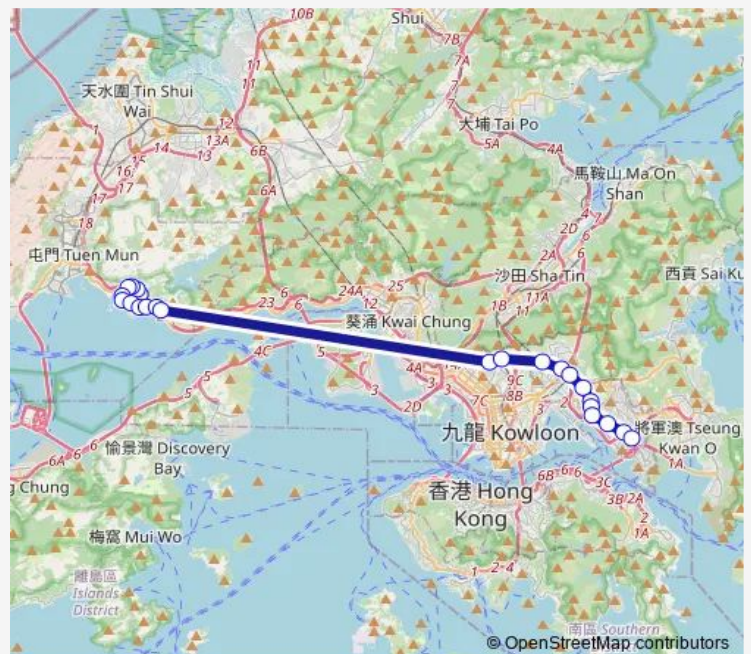

**Route schedule**

[Ctb] SO Kwun Wat[[Kmb] SO Kwun Wat[[Lrtfeeder] SO Kwun WAT (Mrs. Cheng YAM ON Millennium School)][Lwb] SO Kwun Wat — [Kmb] LAM TIN Station (Alighting Stop)

Monday	07:25-07:40
Tuesday	07:25-07:40
Wednesday	07:25-07:40
Thursday	07:25-07:40
Friday	07:25-07:40
Saturday	—
Sunday	—

**Route info**

Direction: [Ctb] SO Kwun Wat[[Kmb] SO Kwun Wat[[Lrtfeeder] SO Kwun WAT (Mrs. Cheng YAM ON Millennium School)][Lwb] SO Kwun Wat

Stops: 23

Trip Duration: 1 hour 1 min

[Ctb] Beacon Heights, Lung Cheung Road[[Kmb] Beacon Heights