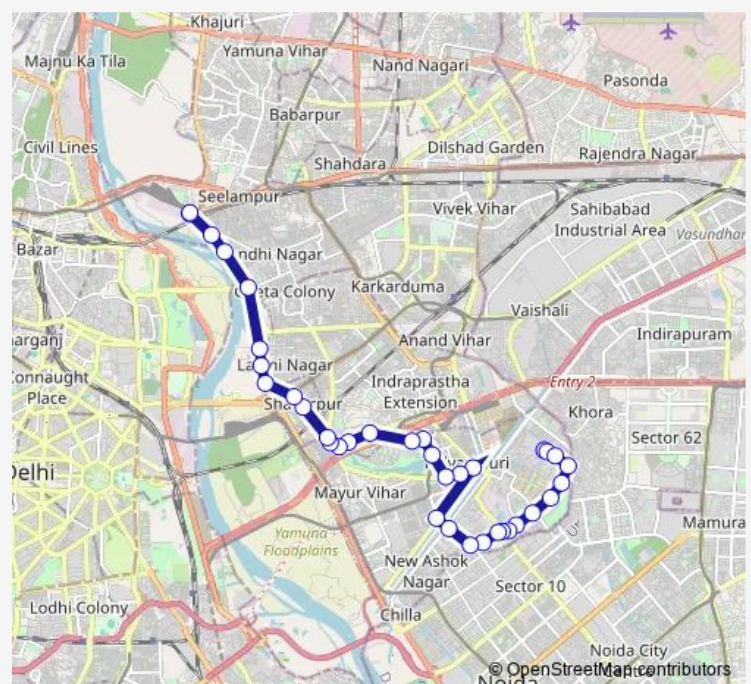

### Route schedule

Mayur Vihar Phase III (T) Paper Market — Shahstri Park Dmrc Depot

Monday 05:23-21:08

Tuesday 05:23-21:08

Wednesday 05:23-21:08

Thursday 05:23-21:08

Friday 05:23-21:08

Saturday 05:23-21:08

Sunday 05:23-21:08

### Route info

Direction: Mayur Vihar Phase III (T) Paper Market

Stops: 36

Trip Duration: 1 hour 5 min

■ Mc137down2

Govt Model School / Ambedkar Park

Dharma Apartment

Mother Dairy Crossing