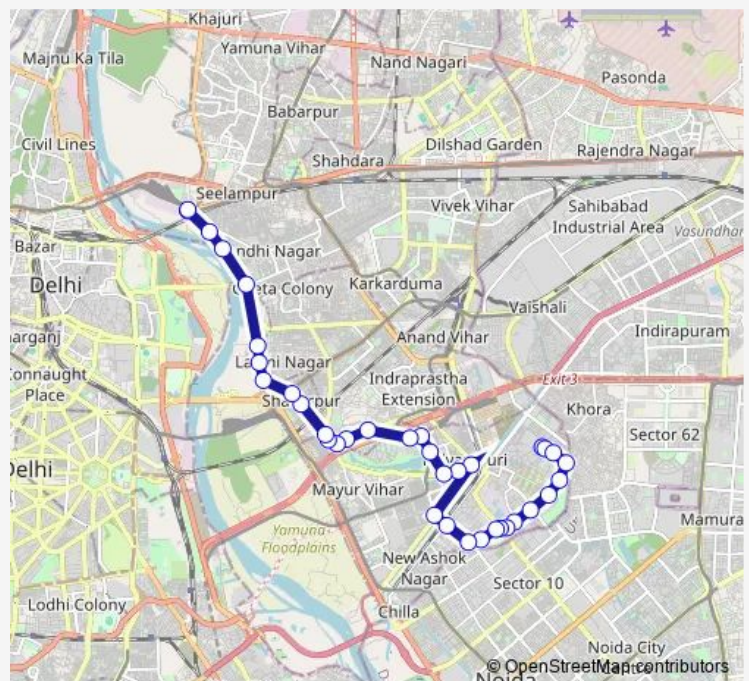

### Route schedule

Mayur Vihar Phase III (T) Paper Market — Shahstri Park Dmrc Depot

Monday 05:23-21:08

Tuesday 05:23-21:08

Wednesday 05:23-21:08

Thursday 05:23-21:08

Friday 05:23-21:08

Saturday 05:23-21:08

Sunday 05:23-21:08

### Route info

Direction: Mayur Vihar Phase III (T) Paper Market

Stops: 36

Trip Duration: 1 hour 5 min

Mc137down2

Govt Model School / Ambedkar Park

Dharma Apartment

Mother Dairy Crossing