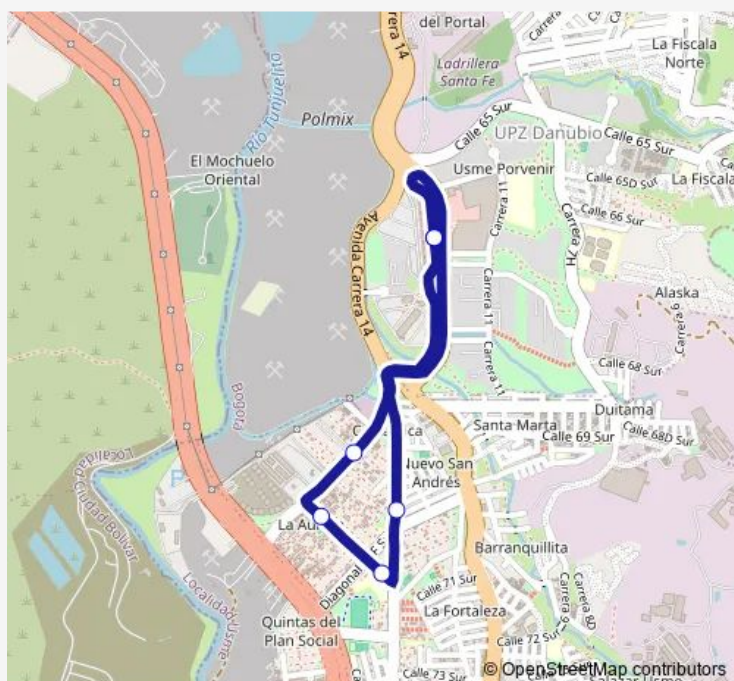

CL 70A Sur - TV 3F Bis

CL 70A Sur - TV 3F Bis

KR 3 - CL 69D Sur (475A12)

Portal Usme - 3-1_Aurora

Route schedule

Portal Usme - 3-1_Aurora — Portal Usme - 3-1_Aurora

Monday 06:00-20:08

Tuesday 06:00-20:08

Wednesday 06:00-20:08

Thursday 06:00-20:08

Friday 06:00-20:08

Saturday 06:00-20:08

Sunday —

Route info

Direction: Portal Usme - 3-1_Aurora

Stops: 6

Trip Duration: 3 hour 38 min

3-1 Bus time schedules and route maps are available in an offline PDF at busmaps.com. Use the busmaps.com website to see live bus times, train schedule or subway schedule, and step-by-step directions for all public transit in Bogota