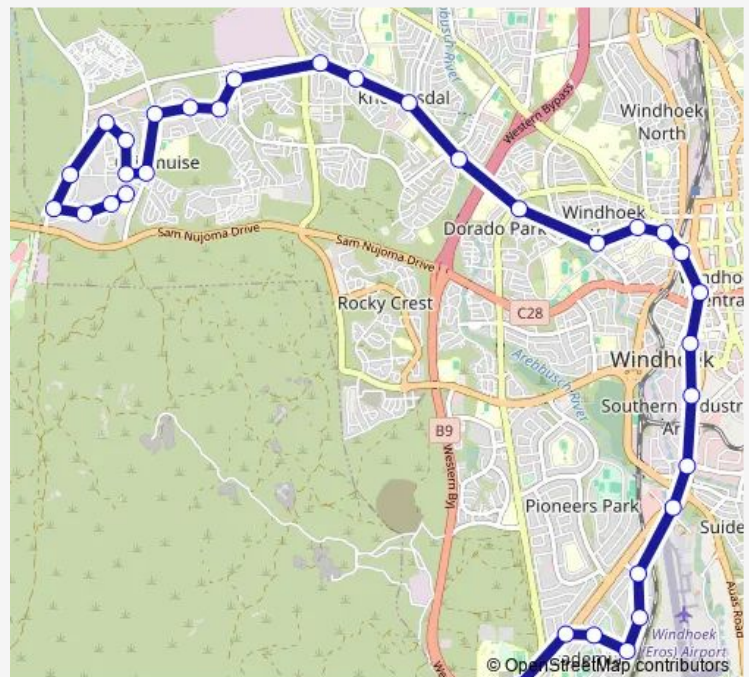

Bus 3-1 complete

[Go to website](#)

Direction

Unam — Kigoma

33 stops

[Open route schedule](#)

- Unam
- Academia High School
- Jasper Circle
- Academia Checkers
- Darwin
- Sokrates
- Ferreira Gardens
- Triple J
- Pupkewitz/Mwt
- Dhps
- Talstreet/Kfc
- Wernhil
- Nust
- Beethoven
- John Meinert
- Hendrik Witbooi / lum
- Park Foods
- Vtc
- Visarend
- Otjomuise Road
- Delhi Square

Route schedule

Unam — Kigoma

Monday	06:25-17:25
Tuesday	06:25-17:25
Wednesday	06:25-17:25
Thursday	06:25-17:25
Friday	06:25-17:25
Saturday	—
Sunday	—

Route info

Direction: Unam

Stops: 33

Trip Duration: 1 hour 8 min

Friday 05:23-16:23

Saturday —

Sunday —

Route info

Direction: Kigoma

Stops: 33

Trip Duration: 1 hour 2 min

Triple J