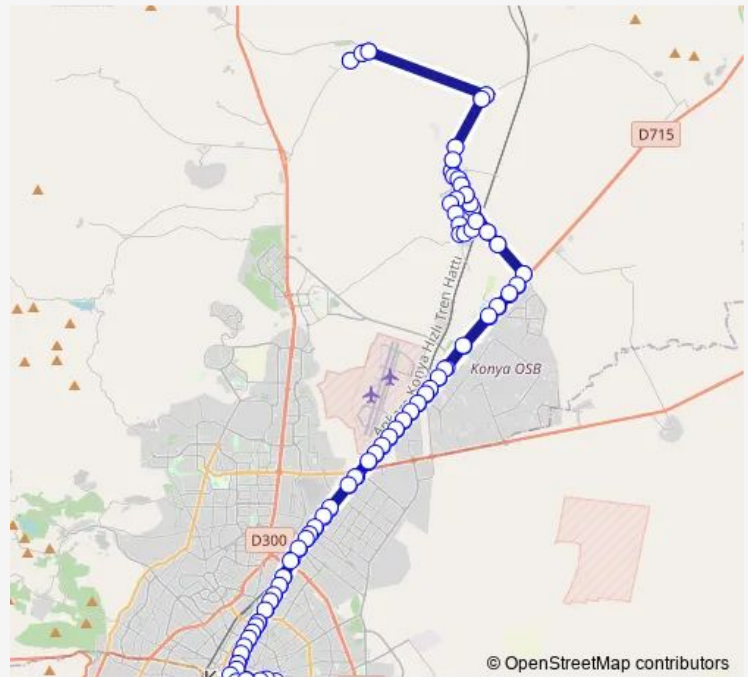

Thursday 06:00-18:40

Friday 06:00-18:40

Saturday 06:00-18:40

Sunday —

Route info

Direction: Piri Esat

Stops: 131

Trip Duration: 1 hour 49 min