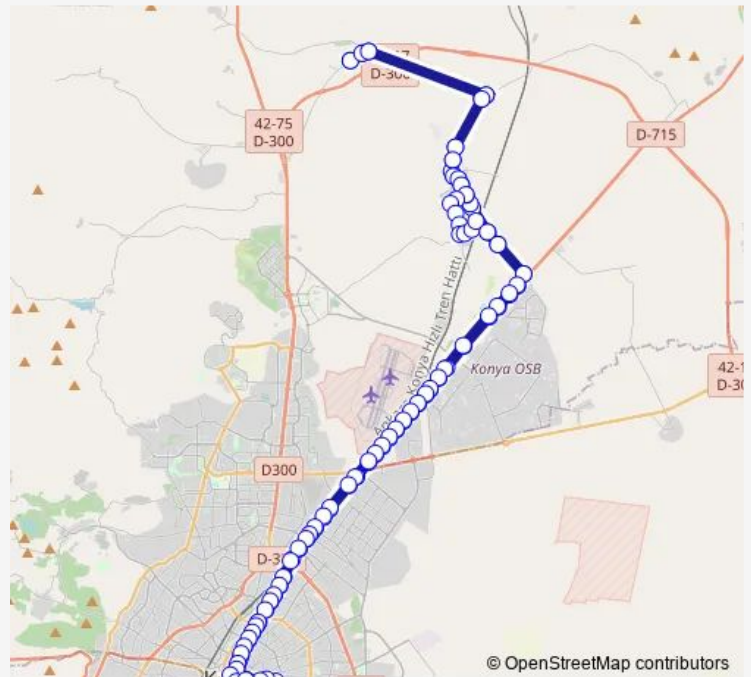

### Route schedule

Piri Esat — Piri Esat

Monday 06:00-18:40

Tuesday 06:00-18:40

Wednesday 06:00-18:40

Thursday 06:00-18:40

Friday 06:00-18:40

Saturday 06:00-18:40

### Route info

Direction: Piri Esat

Stops: 131

Trip Duration: 1 hour 49 min

43-B — Pinarbaşı - Pinarbaşı Saricalar Çalti

BusMaps

Laleciler

Çevreli