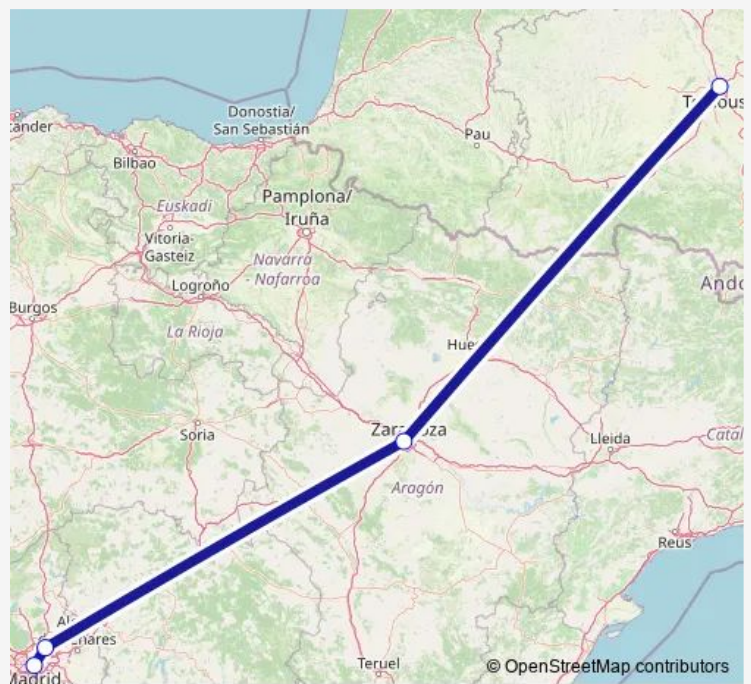

Toulouse - Matabiau Bus Station

Zaragoza

Madrid - Barajas Airport T4

Madrid - South Station

Route schedule

Toulouse - Matabiau Bus Station — Madrid - South Station

Monday 23:30

Tuesday 23:30

Wednesday 23:30

Thursday 23:30

Friday 23:30

Saturday 23:30

Sunday 23:30

Route info

Direction: Toulouse - Matabiau Bus Station

Stops: 4

Trip Duration: 9 hour 40 min

Blablacar Bus — Toulouse > Zaragoza > Madrid - Barajas Airport > Madrid - South Station

Direction

Madrid - South Station — Toulouse - Matabiau Bus Station

4 stops

[Open route schedule](#)

Wednesday 20:30

Thursday 20:30

Friday 20:30

Saturday 20:30

Sunday 20:30

Route info

Direction: Madrid - South Station

Stops: 4