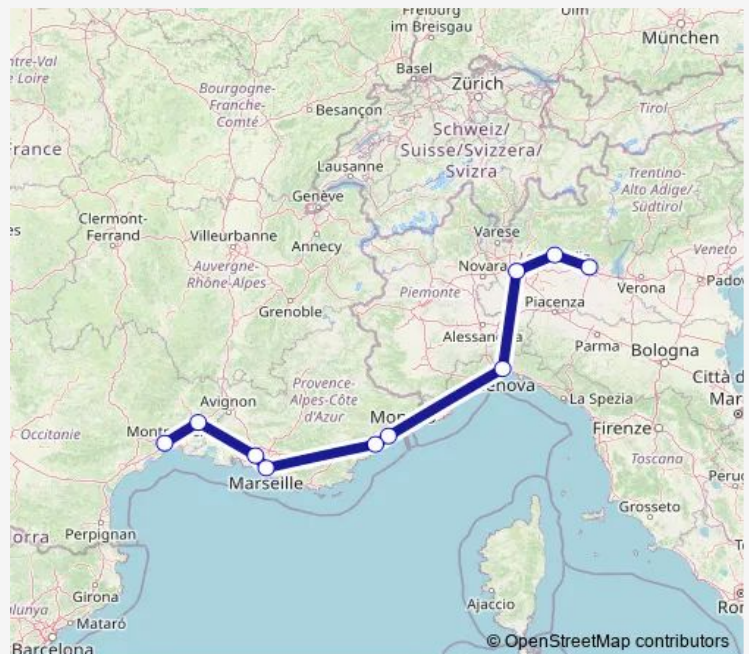

Nice - Airport Bus Station Terminal 1

Cannes - Place Bénidorm

Marseille - Saint-Charles Bus Station

Marseille Provence Airport

Nîmes - Parnasse Bus Station

Montpellier - Sabines Bus Station

## Route schedule

Brescia - North Bus Station — Montpellier - Sabines Bus Station

Monday 11:10

Tuesday 11:10

Wednesday 11:10

Thursday 11:10

Friday 11:10

Saturday 11:10

## Route info

Direction: Brescia - North Bus Station

Stops: 10

Trip Duration: 12 hour 40 min