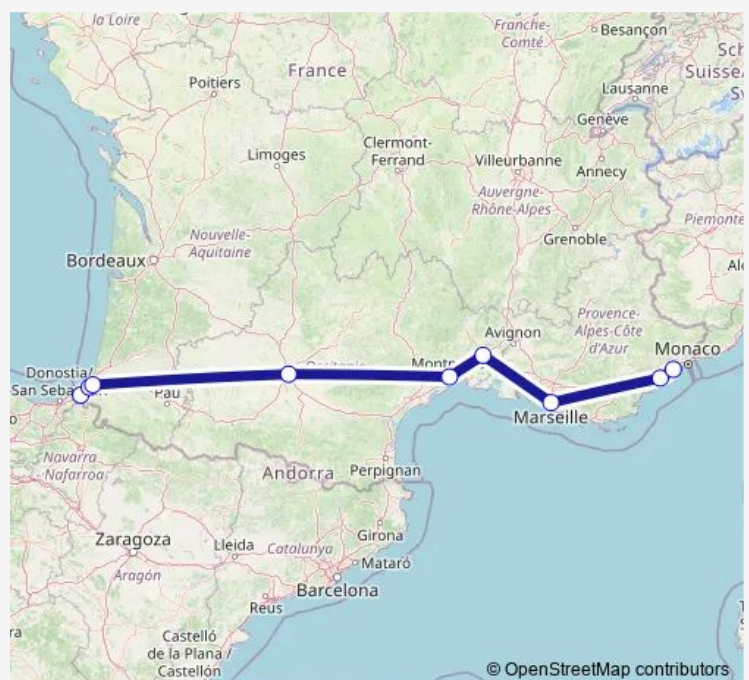

Bayonne - Quai de Lesseps Bus Stop

Toulouse - Matabiau Bus Station

Montpellier - Sabines Bus Station

Nîmes - Parnasse Bus Station

Marseille - Saint-Charles Bus Station

Cannes - Place Bénidorm

Nice - Airport Bus Station Terminal 1

Route schedule

Saint-Jean-de-Luz — Nice - Airport Bus Station Terminal 1

Monday 21:40

Tuesday 21:40

Wednesday 21:40

Thursday 21:40

Friday 21:40

Saturday 21:40

Sunday 21:40

Route info

Direction: Saint-Jean-de-Luz

Stops: 9

Trip Duration: -10 hour -5 min

Direction

Nice - Airport Bus Station Terminal 1 — Saint-Jean-de-Luz

9 stops