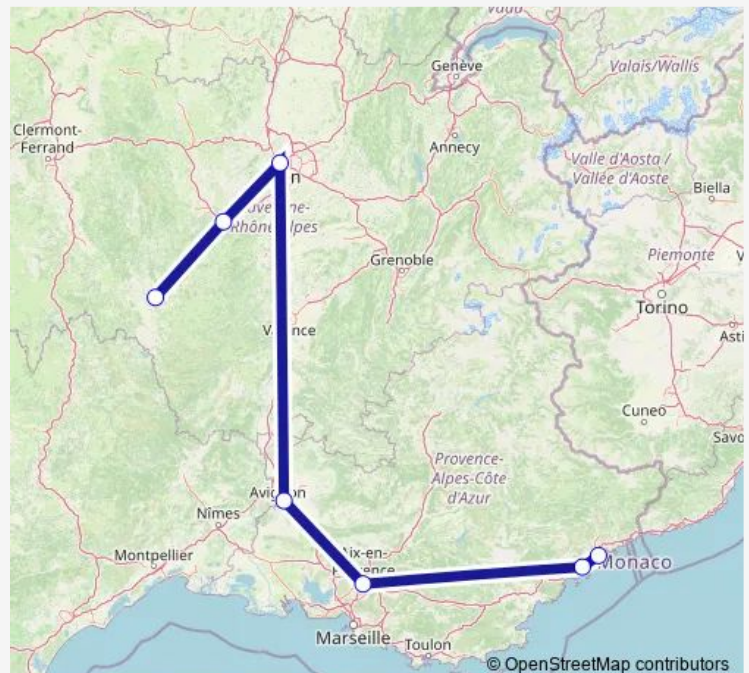

## Direction

Nice - Airport T1 — Le Puy-en-Velay

7 stops

[Open route schedule](#)

Nice - Airport T1

Antibes

Aix-en-Provence

Avignon - Le Pontet

Lyon - Perrache Bus station

Saint-Etienne

Le Puy-en-Velay

## Route schedule

Nice - Airport T1 — Le Puy-en-Velay

Monday 07:45

Tuesday 07:45

Wednesday 07:45

Thursday 07:45

Friday 07:45

Saturday 07:45

## Route info

Direction: Nice - Airport T1

Stops: 7

Trip Duration: 9 hour 40 min

**Direction**

Le Puy-en-Velay — Nice - Airport T1

7 stops

[Open route schedule](#)