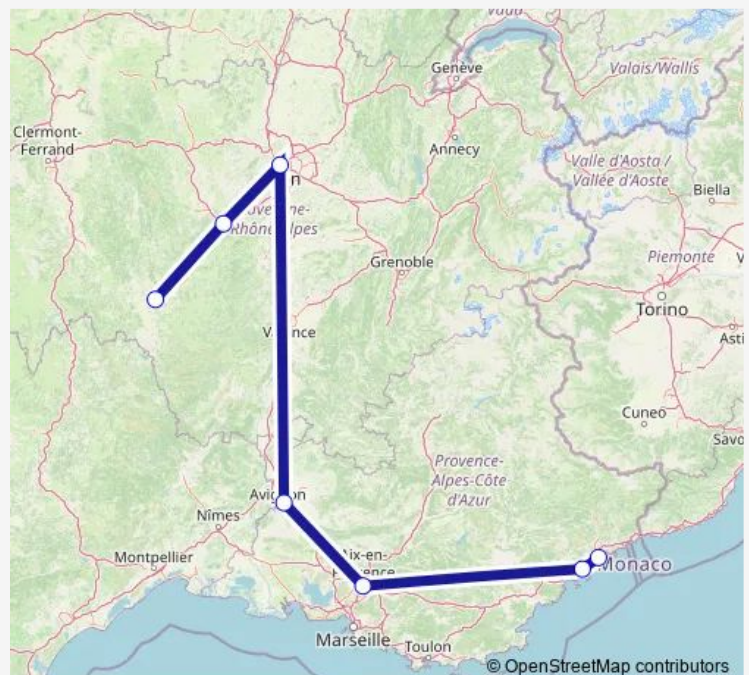

7 stops

[Open route schedule](#)

Nice - Airport Bus Station Terminal 1

Antibes - Chemin de Saint-Claude

Aix-en-Provence - Krypton Park & Ride

Avignon - Le Pontet - Le Lac Stop

Lyon - Perrache Bus Station

Saint-Étienne - Rue Milleret Bus Stop

Le Puy-en-Velay

Route schedule

Nice - Airport Bus Station Terminal 1 — Le Puy-en-Velay

Monday 07:45

Tuesday 07:45

Wednesday 07:45

Thursday 07:45

Friday 07:45

Saturday 07:45

Sunday 07:45

Route info

Direction: Nice - Airport Bus Station Terminal 1

Stops: 7

Trip Duration: 9 hour 40 min

Direction

Le Puy-en-Velay — Nice - Airport Bus Station Terminal 1

7 stops

[Open route schedule](#)

Le Puy-en-Velay

Saint-Étienne - Rue Milleret Bus Stop

Lyon - Perrache Bus Station

Avignon - Le Pontet - Le Lac Stop

Aix-en-Provence - Krypton Park & Ride

Antibes - Chemin de Saint-Claude