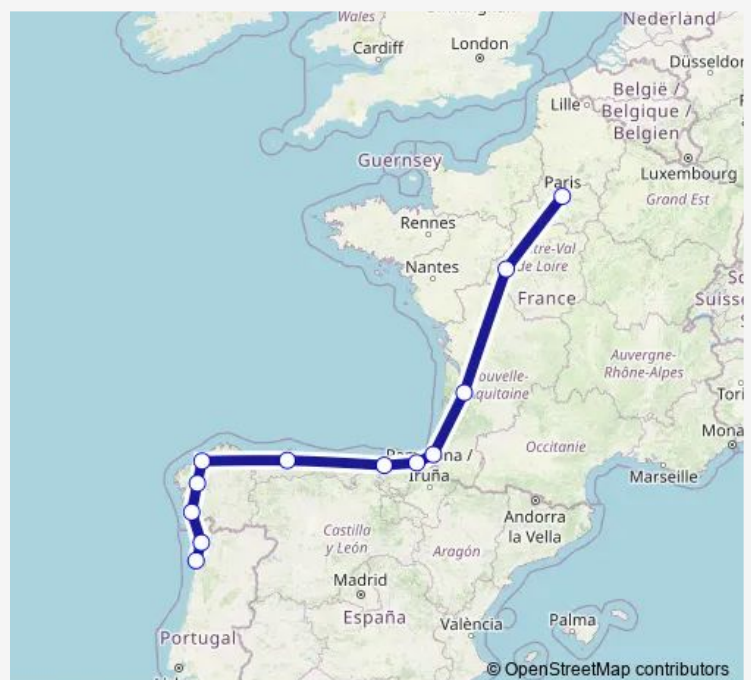

Direction

Paris - Bercy Seine — Porto - TIC Campanhã

12 stops

[Open route schedule](#)

Paris - Bercy Seine

Tours

Bordeaux Halte routière Belcier

Bayonne

San Sebastián

Bilbao

Oviedo

A Coruña

Santiago de Compostela

Vigo

Braga

Porto - TIC Campanhã

Route schedule

Paris - Bercy Seine — Porto - TIC Campanhã

Monday	—
Tuesday	—
Wednesday	—
Thursday	—
Friday	20:30
Saturday	—
Sunday	20:30

Route info

Direction: Paris - Bercy Seine

Stops: 12

Trip Duration: 23 hour 55 min