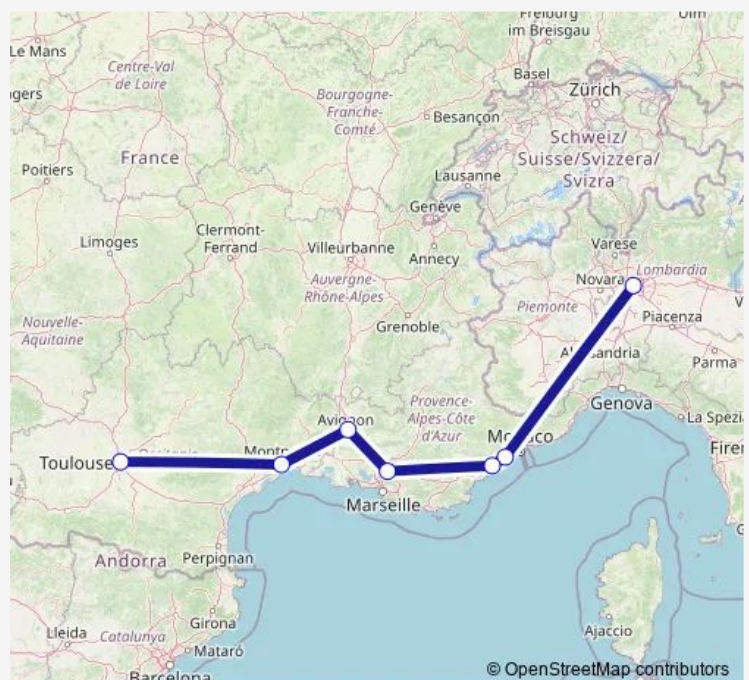

Avignon - Le Pontet - Le Lac Stop

Montpellier - Sabines Bus Station

Toulouse - Matabiau Bus Station

### Route schedule

Milan - Lampugnano Bus Station — Toulouse - Matabiau Bus Station

Monday 10:35

Tuesday 10:35

Wednesday 10:35

Thursday 10:35

Friday 10:35

Saturday 10:35

### Route info

Direction: Milan - Lampugnano Bus Station

Stops: 7

Trip Duration: 13 hour 45 min