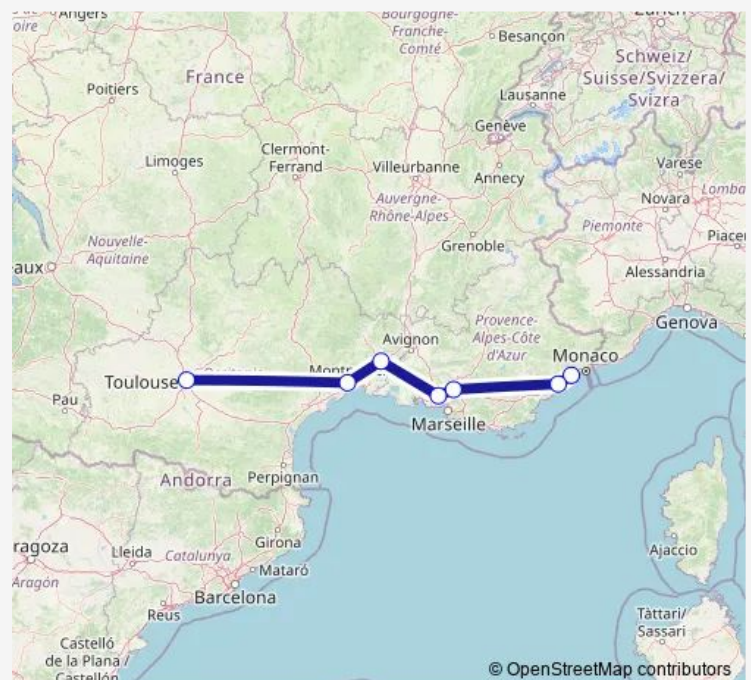

Saturday 16:00

Sunday 16:00

Route info

Direction: Nice - Airport Bus Station Terminal 1

Stops: 7

Trip Duration: 8 hour 30 min

Direction

Toulouse - Matabiau Bus Station — Nice - Airport Bus Station Terminal 1

7 stops

[Open route schedule](#)

Toulouse - Matabiau Bus Station

Montpellier - Sabines Bus Station

Nîmes - Parnasse Bus Station

Marseille Provence Airport

Aix-en-Provence - Krypton Park & Ride

Cannes - Place Bénidorm