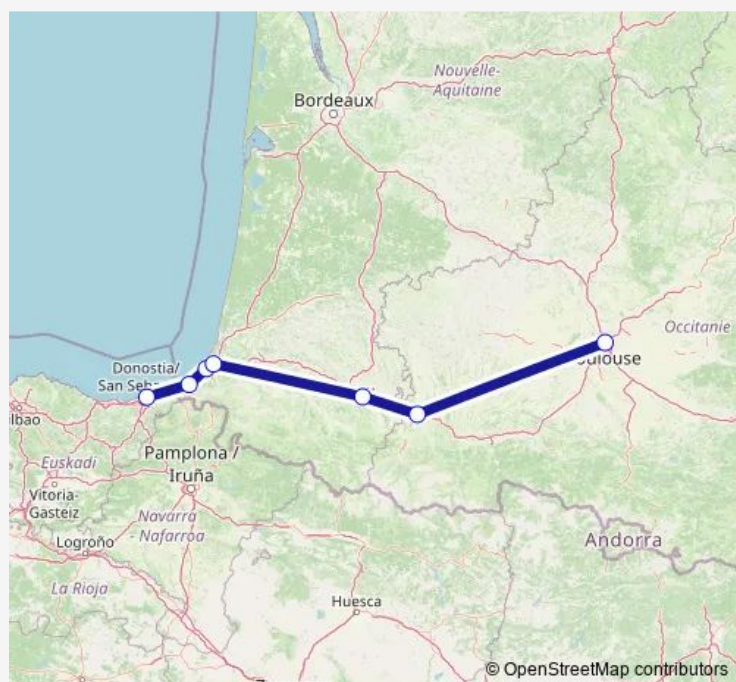

Pau - Technopôle Hélicarac

Tarbes

Toulouse

## Route schedule

San Sebastián — Toulouse

Monday 06:40-15:00

Tuesday 06:40-15:00

Wednesday 06:40-15:00

Thursday 06:40-15:00

Friday 06:40-15:00

Saturday 06:40-15:00

## Route info

Direction: San Sebastián

Stops: 7

Trip Duration: 5 hour 35 min

## Route info

Direction: Toulouse

Stops: 7

Trip Duration: 5 hour 30 min

**Direction**

Toulouse — San Sebastián

7 stops

[Open route schedule](#)