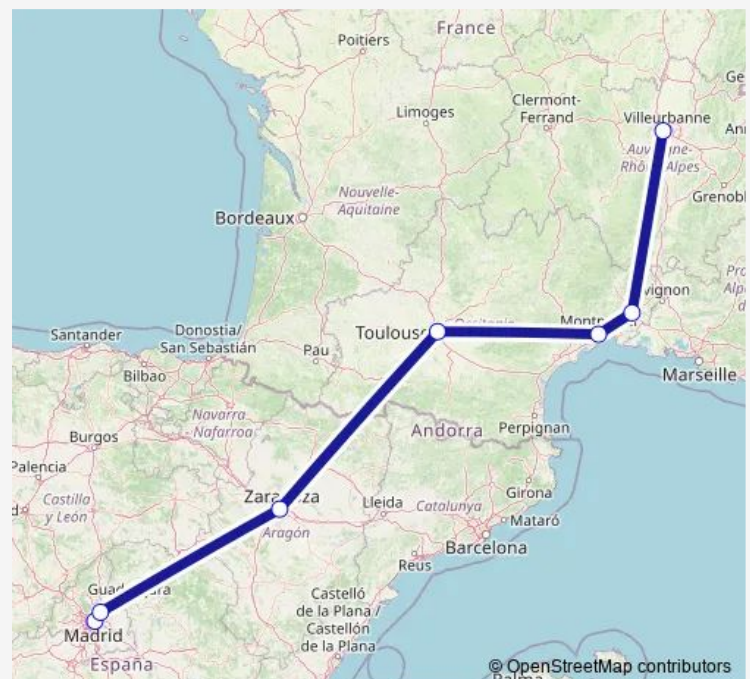

Bus Blablacar Bus XYL - Lyon - Perrache Bus Station > Mds - Madrid - South Station

[Go to website](#)

Direction

Madrid - South Station — Lyon - Perrache Bus Station

7 stops

[Open route schedule](#)

Madrid - South Station

Madrid - Barajas Airport T4

Zaragoza

Toulouse - Matabiau Bus Station

Montpellier - Sabines Bus Station

Nîmes - Parnasse Bus Station

Lyon - Perrache Bus Station

Route schedule

Madrid - South Station — Lyon - Perrache Bus Station

Monday	20:30
Tuesday	20:30
Wednesday	20:30
Thursday	20:30
Friday	20:30
Saturday	20:30
Sunday	20:30

Route info

Direction: Madrid - South Station

Stops: 7

Trip Duration: 16 hour 45 min

Direction

Lyon - Perrache Bus Station — Madrid - South Station

7 stops

[Open route schedule](#)

Lyon - Perrache Bus Station

Nîmes - Parnasse Bus Station

Montpellier - Sabines Bus Station

Toulouse - Matabiau Bus Station

Zaragoza

Madrid - Barajas Airport T4