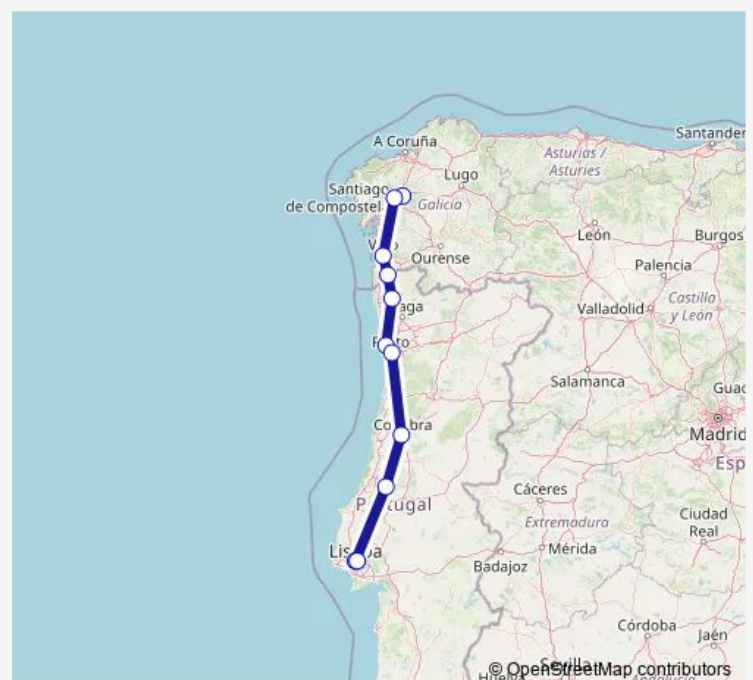

Coimbra

Porto - TIC Campanhã

Porto - Airport

Ponte de Lima

Valença

Vigo

Santiago de Compostela

Santiago de Compostela Airport

Route schedule

Lisbon - Oriente — Santiago de Compostela Airport

Monday	11:00
Tuesday	11:00
Wednesday	11:00
Thursday	11:00
Friday	11:00
Saturday	11:00
Sunday	11:00

Route info

Direction: Lisbon - Oriente

Stops: 11

Trip Duration: 8 hour 45 min

Direction

Santiago de Compostela Airport — Lisbon - Oriente

11 stops

[Open route schedule](#)

Santiago de Compostela Airport

Santiago de Compostela

Vigo

Valença

Ponte de Lima

Porto - Airport

Porto - TIC Campanhã

Coimbra

Fatima

Lisbon - Airport

Lisbon - Oriente