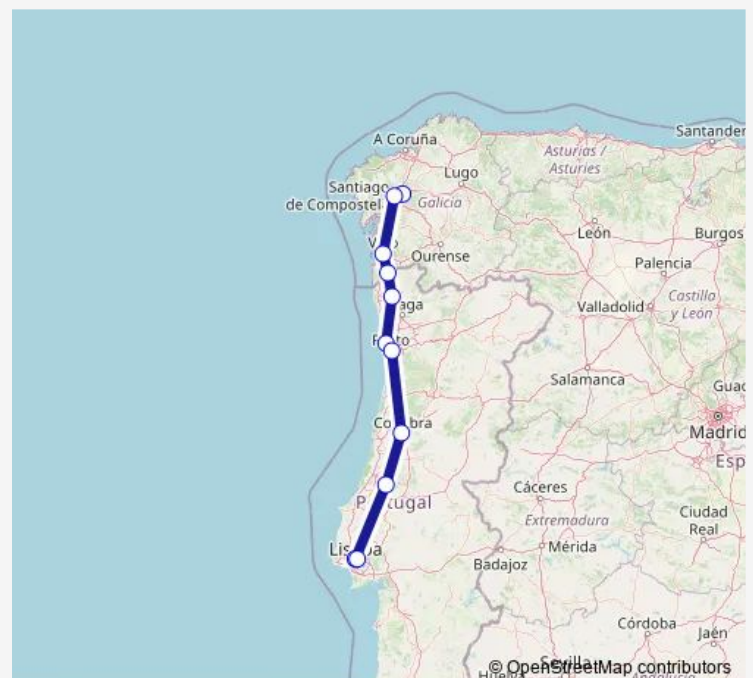

Coimbra

Porto - TIC Campanhã

Porto - Airport

Ponte de Lima

Valença

Vigo - Bus Station

Santiago de Compostela - Bus Station

Santiago de Compostela Airport

Route schedule

Lisbon - Oriente — Santiago de Compostela Airport

Monday 11:00

Tuesday 11:00

Wednesday 11:00

Thursday 11:00

Friday 11:00

Saturday 11:00

Sunday 11:00

Route info

Direction: Lisbon - Oriente

Stops: 11

Trip Duration: 8 hour 45 min

Direction

Santiago de Compostela Airport — Lisbon - Oriente

11 stops