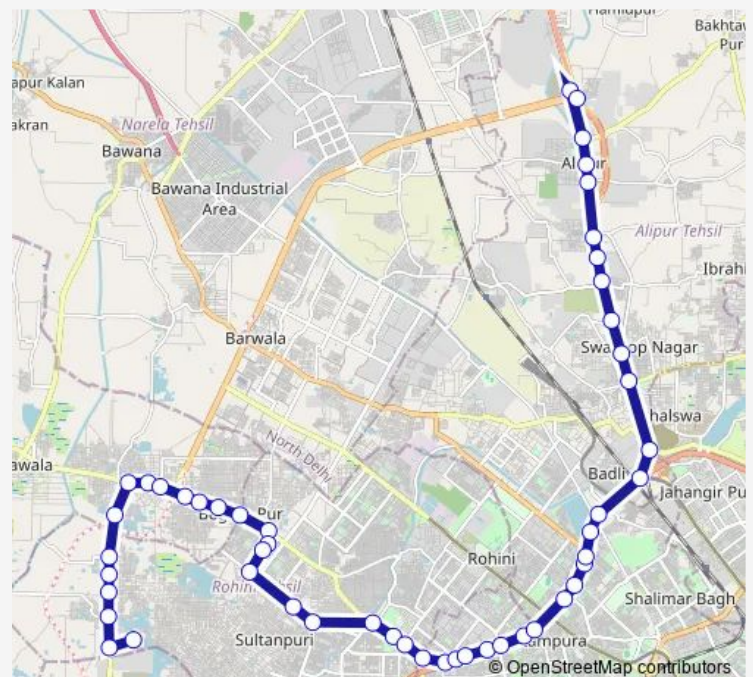

District Park Sector 20

Sultanpuri Terminal

Mangol Puri Y Block

Route schedule

Rani Khera Depot 2 — Bakauli Village (GT Road)

Monday 04:17-06:53

Tuesday 04:17-06:53

Wednesday 04:17-06:53

Thursday 04:17-06:53

Friday 04:17-06:53

Saturday 04:17-06:53

Sunday 04:17-06:53

Route info

Direction: Rani Khera Depot 2

Stops: 50

Trip Duration: 1 hour 59 min

■ 194stlup

BusMaps

Mangol Pur Khurd

Avantika Xing

Mangolpur Kalan Village

Mangol Pur School (Outer Ring Road)

Rohini Depot Iii

Puspanjali Enclave