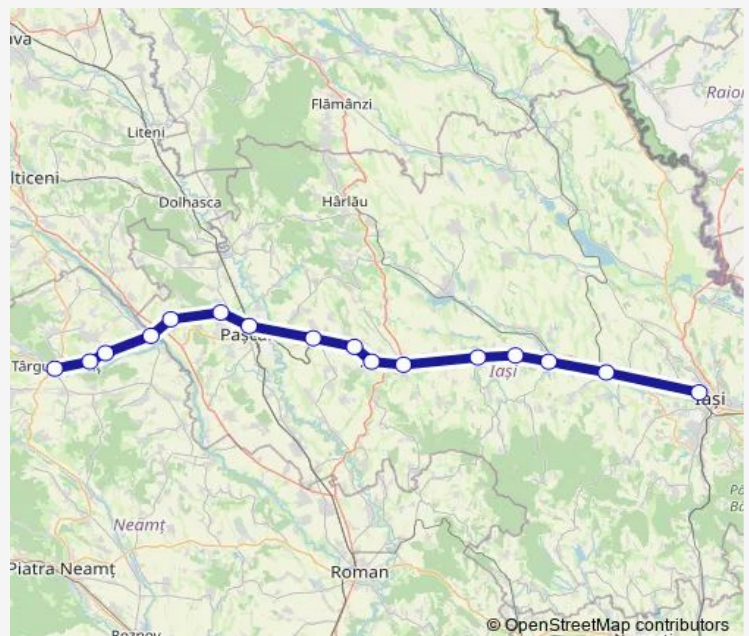

Rail R: Târgu Neamț - Iași R: Târgu Neamț - Sfântu Mina h.
- Plăieșu h. - Timișești Hm. - Cristești Pașcani h. - Topile h.
- Pașcani - Ruginoasa Hm. - Costești Iași h. - Pietrișu h. -
Târgu Frumos - Sârca Hm. - Budăi h. - Podu Iloaiei - Lețcani
- Iași

[Go to website](#)

Direction

Târgu Neamț — Iași

16 stops

[Open route schedule](#)

Târgu Neamț

Sfântu Mina h.

Plăieșu h.

Timișești Hm.

Cristești Pașcani h.

Topile h.

Pașcani

Ruginoasa Hm.

Costești Iași h.

Pietrișu h.

Târgu Frumos

Sârca Hm.

Budăi h.

Podu Iloaiei

Lețcani

Iași

Route schedule

Târgu Neamț — Iași

Monday 10:54

Tuesday 10:54

Wednesday 10:54

Thursday 10:54

Friday 10:54

Saturday 10:54

Sunday 10:54

Route info

Direction: Târgu Neamț

Stops: 16

Trip Duration: 2 hour 30 min