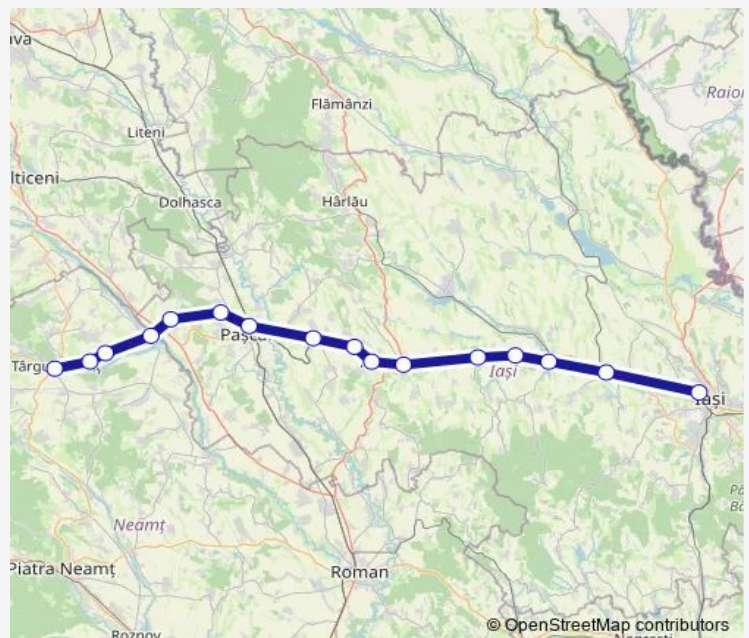

Tuesday 10:54

Wednesday 10:54

Thursday 10:54

Friday 10:54

Saturday 10:54

Sunday 10:54

Route info

Direction: Târgu Neamț

Stops: 16

Trip Duration: 2 hour 30 min

R: Târgu Neamț - Iași — R: Târgu Neamț - Sfântu Mina h. - Plăieșu h. - Timișești Hm. - Cristești Pașcani h. - ...

R: Târgu Neamț - Iași Rail time schedules and route maps are available in an offline PDF at busmaps.com. Use the busmaps.com website to see live bus times, train schedule or subway schedule, and step-by-step directions for all public transit in Costesti