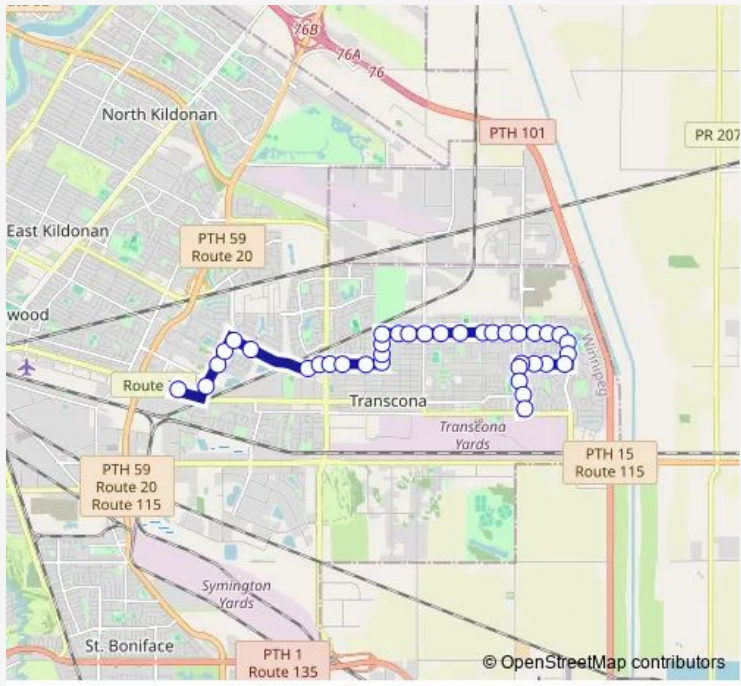

Bus 89 North Transcona - Kildonan Place

[Go to website](#)

Direction
 Northbound Redonda at Redonda Loop — Northbound Kildonan Place Terminal at Kildonan Place (43, 89, 90 N Transcona)
 40 stops
[Open route schedule](#)

- Northbound Redonda at Redonda Loop
- Northbound Redonda at Victoria
- Northbound Redonda at Murdoch Mackay
- Northbound Redonda at Kildare
- Eastbound Kildare at Redonda
- Eastbound Kildare at Gables
- Eastbound Kildare at Rothshire
- Eastbound Kildare at Ravenhurst
- Westbound Mcmeans at Corliss
- Westbound Mcmeans at Corliss North
- Westbound Mcmeans at Alex Taylor
- Westbound Mcmeans at Heatherbloom
- Westbound Mcmeans at Allenby
- Westbound Mcmeans at Redonda
- Westbound Mcmeans at Lancelot
- Westbound Mcmeans at Bayview
- Westbound Mcmeans at Wayoata
- Westbound Mcmeans at Argus
- Westbound Mcmeans at Wabasha
- Westbound Mcmeans at Day

Route info
 Direction: Northbound Redonda at Redonda Loop
 Stops: 40
 Trip Duration: 0 hour 24 min

Westbound Mcmeans at Bond

Westbound Mcmeans at Winona

Westbound Mcmeans at Madeline

Southbound Madeline at Newman

Direction: Northbound Kildonan Place Terminal at Kildonan Place (43, 89, 90 N Transcona)

Stops: 37

Trip Duration: 0 hour 22 min

Eastbound Mcmeans at Allenby

Eastbound Mcmeans at Heatherbloom

Eastbound Mcmeans at Alex Taylor