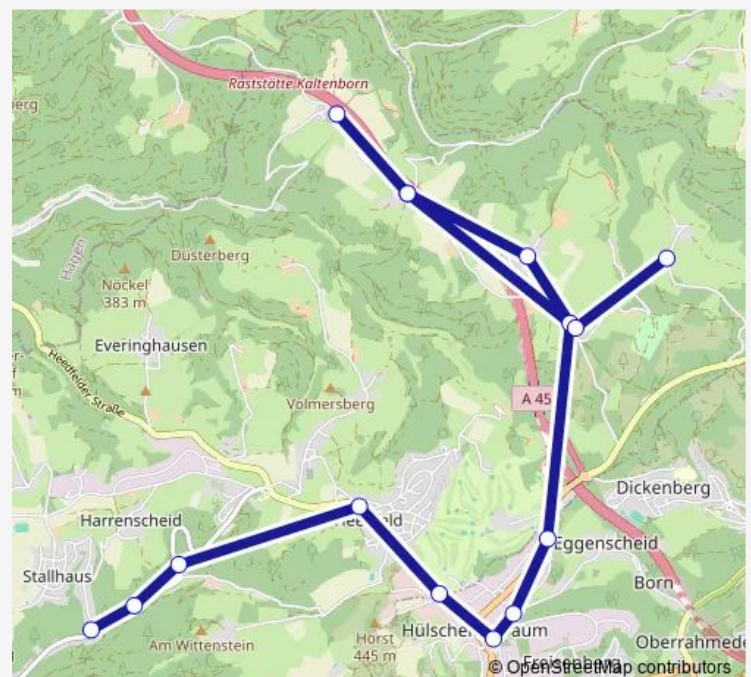

Thursday 11:38

Friday 11:38

Saturday —

Sunday —

Route info

Direction: Schalksm., Oberklagebach

Stops: 15

Trip Duration: 0 hour 31 min

Direction

Schalksm., Spormecke Sch. — Schalksm., Sonnenscheid

13 stops

[Open route schedule](#)

Schalksm., Spormecke Sch.

Schalksm., Heedfeld

Schalksm., Gew.geb. Heedf.

Lüd., Abzw. Eggenscheid

Saturday —

Sunday —

Route info

Direction: Schalksm., Spormecke Sch.

Stops: 13

Trip Duration: 0 hour 27 min

Direction

Schalksm., Rölvede — Schalksm., Rathausplatz

Thursday 07:09

Friday 07:09

Saturday —

Sunday —

Route info

Direction: Schalksm., Rölvede

Stops: 17

Trip Duration: 0 hour 25 min