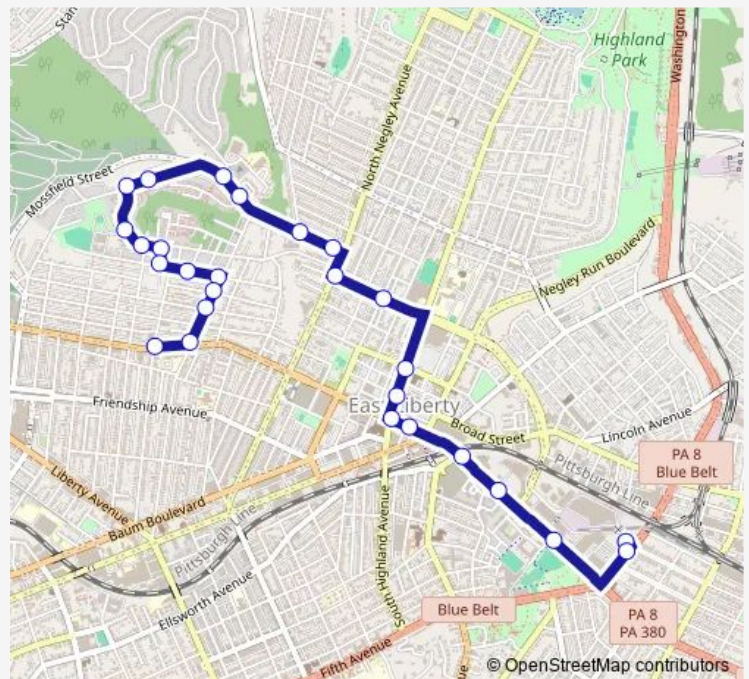

Thursday 06:24-23:21

Friday 06:24-23:21

Saturday 06:35-22:46

Sunday 07:37-20:35

Route info

Direction: Penn AVE + Atlantic

Stops: 28

Trip Duration: 0 hour 23 min

89 — Garfield Commons

Penn AVE + Highland Ave

Penn AVE + Eastside III Dr

Penn AVE + Shady AVE FS (Giant Eagle)

Penn AVE + Village OF Eastside Shopping Center

Penn AVE + Bakery Square

Fifth AVE + Thomas Blvd

East Liberty Drwy + Fifth Fs

Direction

Fifth AVE Ramp + Fifth AVE Ns — Penn AVE + Atlantic

27 stops

[Open route schedule](#)

Fifth AVE Ramp + Fifth AVE Ns

Fifth AVE + Mcpherson Fs

Penn AVE + Bakery Square

Direction: Fifth AVE Ramp + Fifth AVE Ns

Stops: 27

Trip Duration: 0 hour 25 min

Aiken AVE + Penn

Penn AVE + Atlantic

89 Bus time schedules and route maps are available in an offline PDF at busmaps.com. Use the busmaps.com website to see live bus times, train schedule or subway schedule, and step-by-step directions for all public transit in Pittsburgh