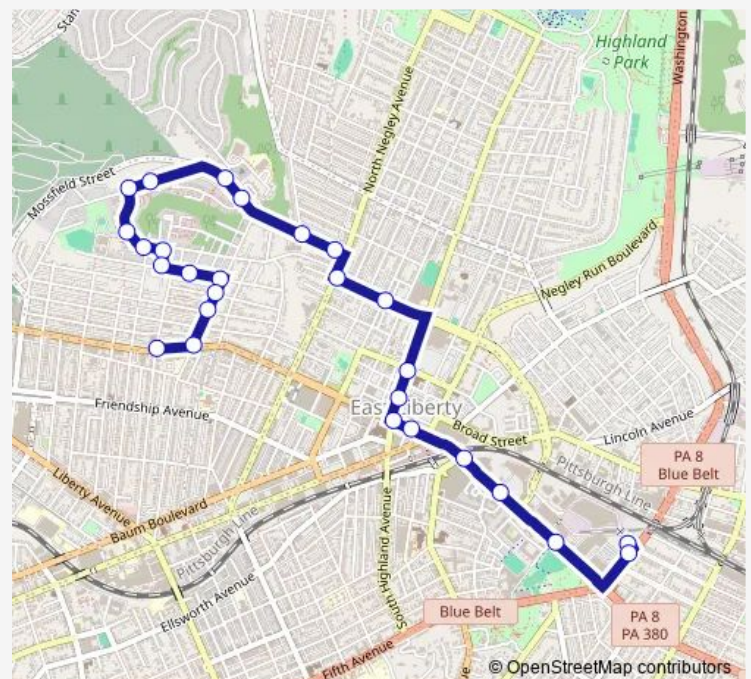

Thursday 06:00-22:20

Friday 06:00-22:20

Saturday 06:15-22:24

Sunday 07:15-20:15

Route info

Direction: Fifth AVE Ramp + Fifth AVE Ns

Stops: 27

Trip Duration: 0 hour 25 min

89 — Garfield Commons

Hillcrest ST + Fannell

Hillcrest ST + Aiken

Aiken AVE + Rosetta

Aiken AVE + Kincaid

Aiken AVE + Penn

Penn AVE + Atlantic

Direction

Penn AVE + Atlantic — East Liberty Drwy + Fifth Fs

29 stops

[Open route schedule](#)

Penn AVE + Atlantic

Atlantic AVE + Broad

Atlantic AVE + Rosetta

Hillcrest ST + Atlantic

Columbo ST + Pacific

Tuesday 06:24-22:41

Wednesday 06:24-22:41

Thursday 06:24-22:41

Friday 06:24-22:41

Saturday 06:35-22:46

Sunday 07:37-20:35

Route info

Direction: Penn AVE + Atlantic