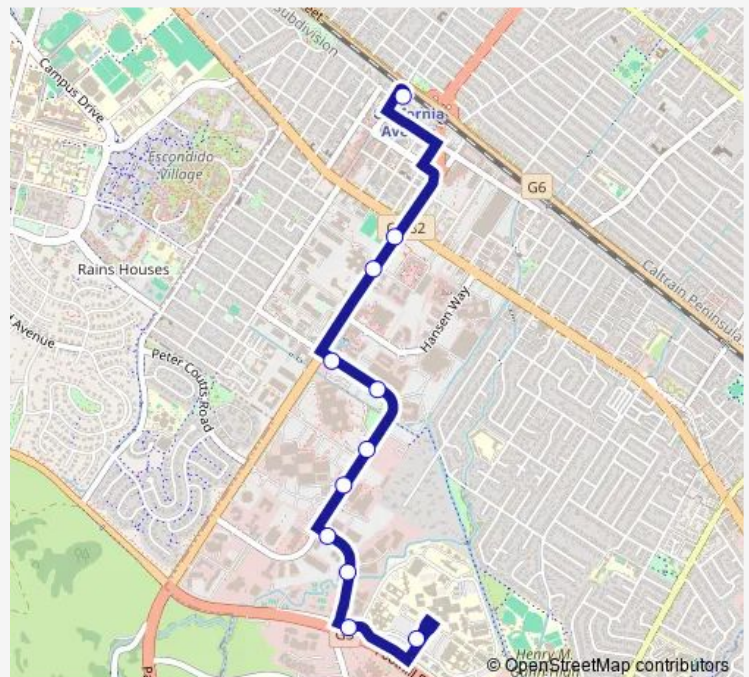

Page Mill & El Camino

California Ave Caltrain

Route schedule

Palo Alto Veterans Hospital — California Ave Caltrain

Monday 06:43-18:26

Tuesday 06:43-18:26

Wednesday 06:43-18:26

Thursday 06:43-18:26

Friday 06:43-18:26

Saturday —

Sunday —

Route info

Direction: Palo Alto Veterans Hospital

Stops: 12

Trip Duration: 0 hour 13 min

89 — California Ave Caltrain - Palo Alto VA Hosp

Direction

California Ave Caltrain — Palo Alto Veterans Hospital

11 stops

[Open route schedule](#)

California Ave Caltrain

Page Mill & El Camino

Page Mill & Ramos

Hanover & Page Mill

Hanover & Curve (3135 Hanover)

Hanover & Curve (3223 Hanover)

Hanover & Hillview

Hillview & Porter

Hillview & Porter

Miranda & Hillview

Palo Alto Veterans Hospital

Route schedule