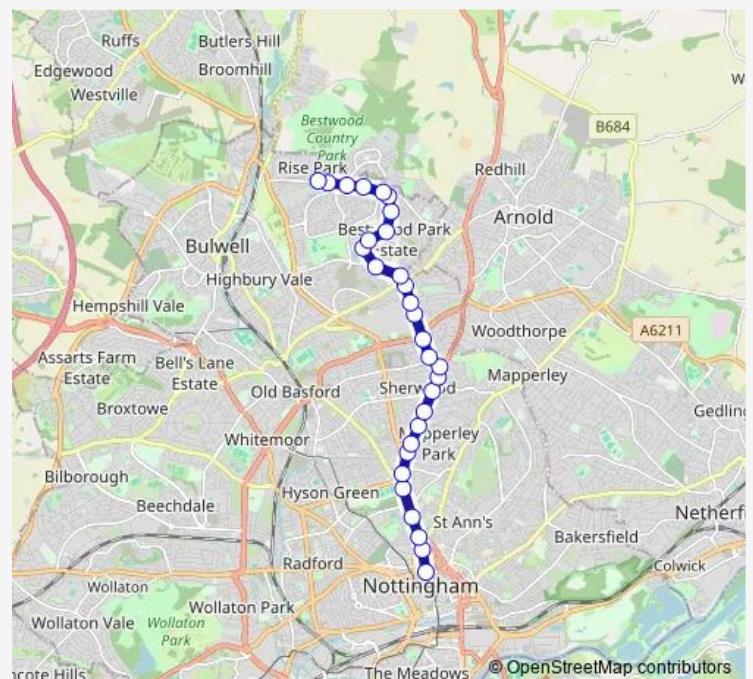

Haydn Road

Sherwood Shops

Sherwood Manor

Perry Road

Five Ways

Ribblesdale Road

City Hospital

Arnold Road

Oxclose Police Station

Harcroft Road

Eastglade Road

Route schedule

Parliament Street — Charles II

Monday 00:02-23:30

Tuesday 00:02-23:30

Wednesday 00:02-23:30

Thursday 00:02-23:30

Friday 00:02-23:30

Saturday 00:02-23:30

Sunday 06:32-23:00

Route info

Direction: Parliament Street

Stops: 30

Trip Duration: 0 hour 25 min

Route info

Direction: Charles II

Stops: 30

Trip Duration: 0 hour 30 min

Huntingdon Street

Woodborough Road

Victoria Centre

NTU City Campus