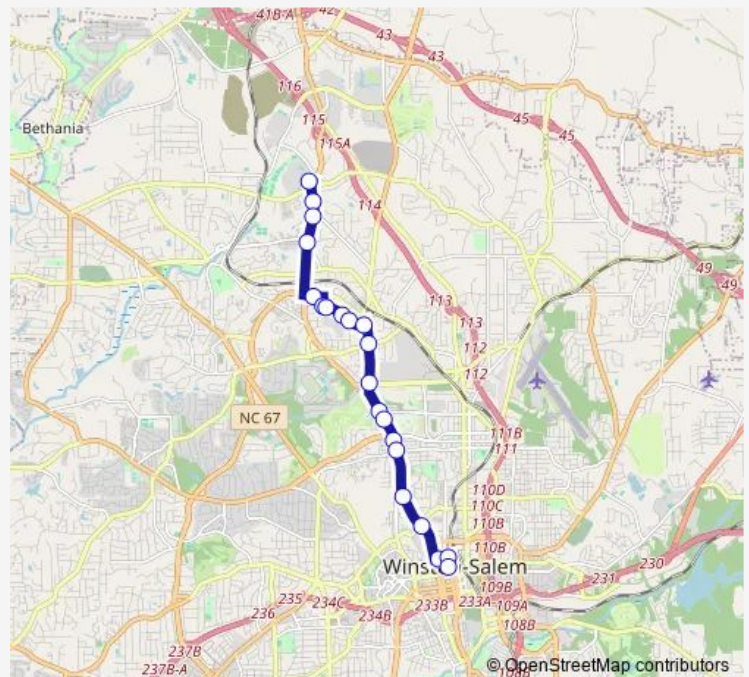

Brownsboro Road & University Parkway

University Plaza Drive at Mcdonalds

University Plaza Drive at Industries for the Blind

North Point Boulevard & North Point Drive

North Point Boulevard & Bethabara Road

Route schedule

Transit Center Bay B1 — Sturmer Park

Monday 06:30-23:30

Tuesday 06:30-23:30

Wednesday 06:30-23:30

Thursday 06:30-23:30

Friday 06:30-23:30

Saturday 08:30-23:30

Sunday 07:30-18:30

Route info

Direction: Transit Center Bay B1

Stops: 32

Trip Duration: 0 hour 30 min

89 — 89 Sturmer Park - University Park - Ifb

Bethabara Road & Old Town Road

Bethabara Road & Indiana Avenue

Indiana Avenue & Appoimatox Road

Indiana Avenue & Triangle Drive

Indiana Avenue at Bridgewood Apartments

Indiana Avenue & Babcock Drive

Home Road & Indiana Avenue

University Parkway At North Chase Shopping Center