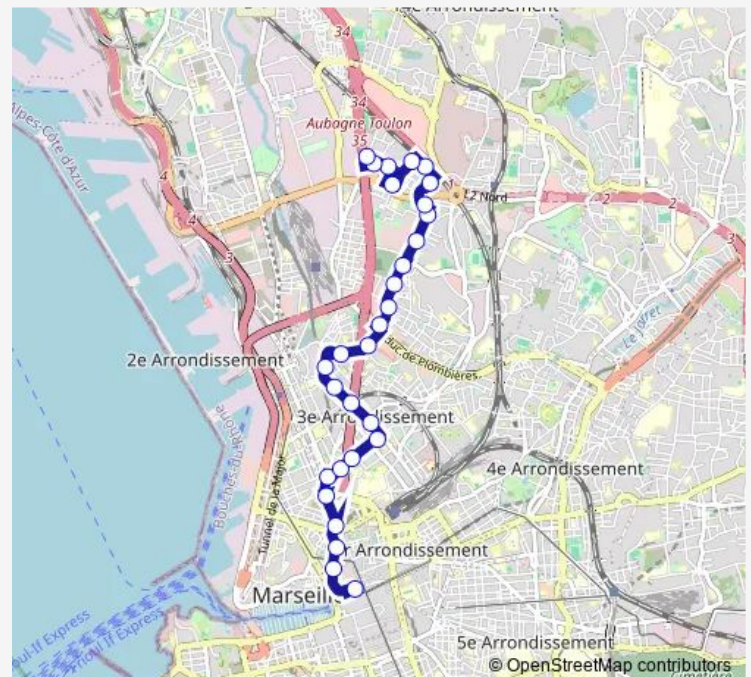

Gibbes Moretti

Gibbes D'Artagnan

Gibbes Rouffe

Route schedule

Canebière Bourse — Le Canet Jean Jaurès

Monday 05:30-21:15

Tuesday 05:30-21:15

Wednesday 05:30-21:15

Thursday 05:30-21:15

Friday 05:30-21:15

Saturday 05:30-21:20

Sunday 06:20-21:20

Route info

Direction: Canebière Bourse

Stops: 29

Trip Duration: 0 hour 30 min