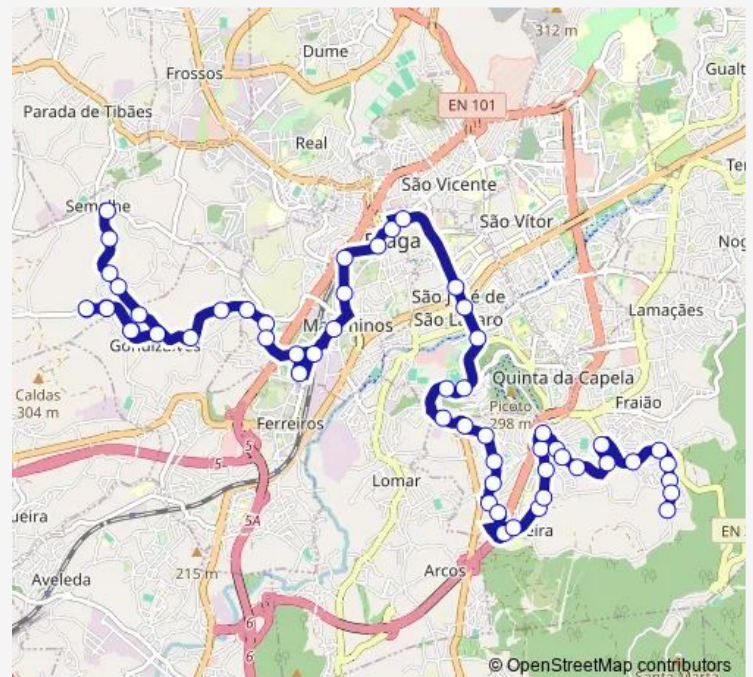

S João Baptista Iii

S João Baptista Ii

S João Baptista I

Route schedule

Órfãos S Caetano (S Gregório) — Barral Iv

Monday —

Tuesday —

Wednesday —

Thursday —

Friday —

Saturday 06:20-20:30

Sunday 09:30-17:30

Route info

Direction: Órfãos S Caetano (S Gregório)

Stops: 64

Trip Duration: 1 hour 10 min