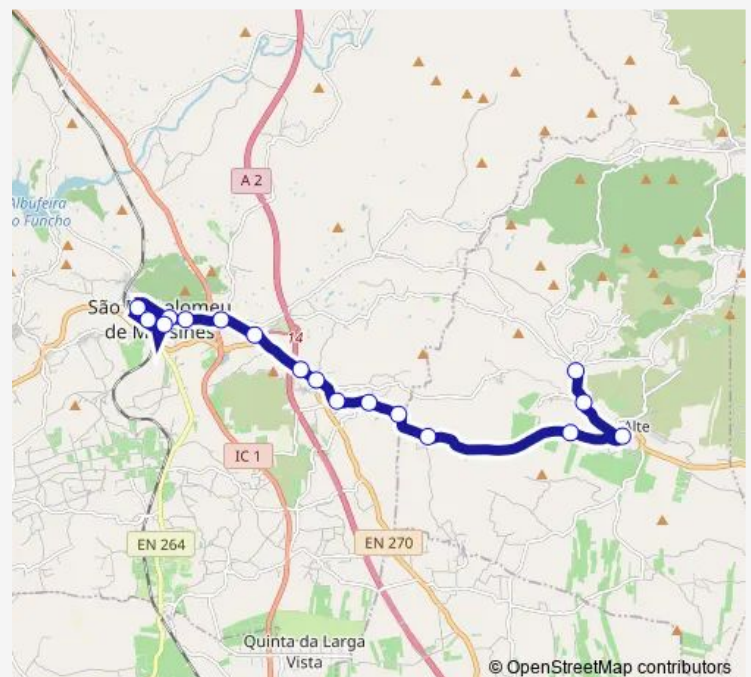

Ribeiro Meirinho

Aldeia Ruiva

SB Messines (Eb1)

SB Messines (Ermida)

SB Messines (Centro Saúde)

SB Messines (Eb23)

SB Messines (Terminal Rodoviário)

Route schedule

Sta. Margarida — SB Messines (Terminal Rodoviário)

Monday 07:25

Tuesday 07:25

Wednesday 07:25

Thursday 07:25

Friday 07:25

Saturday —

Sunday —

Route info

Direction: Sta. Margarida

Stops: 17

Trip Duration: 0 hour 20 min

Direction

Loulé (Terminal Rodoviário) — Sta. Margarida

32 stops

[Open route schedule](#)

Saturday —

Sunday —

Route info

Direction: Loulé (Terminal Rodoviário)

Stops: 32

Trip Duration: 0 hour 50 min

Júlia (X)

Monte Brito (X)