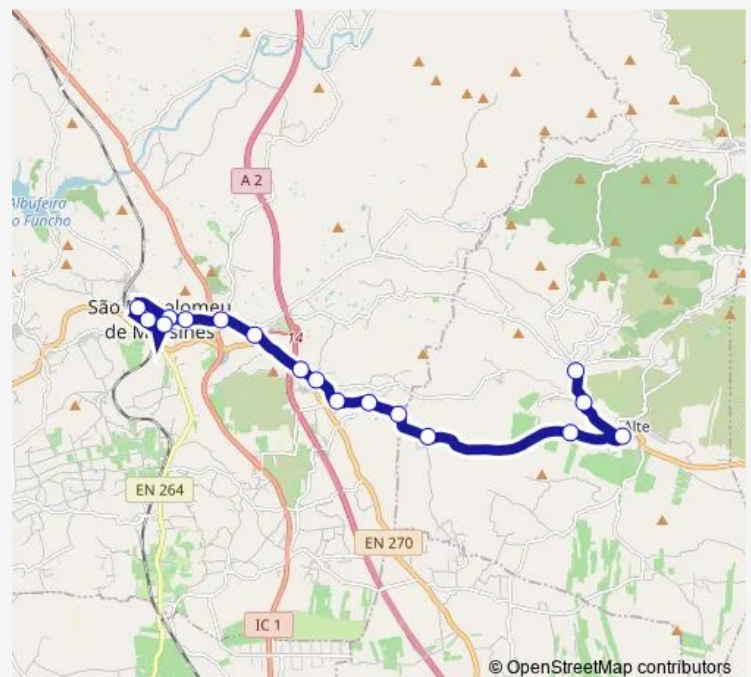

Ribeiro Meirinho

Aldeia Ruiva

SB Messines (Eb1)

SB Messines (Ermida)

SB Messines (Centro Saúde)

SB Messines (Eb23)

SB Messines (Terminal Rodoviário)

Route schedule

Sta. Margarida — SB Messines (Terminal Rodoviário)

Monday 07:25

Tuesday 07:25

Wednesday 07:25

Thursday 07:25

Friday 07:25

Saturday —

Sunday —

Route info

Direction: Sta. Margarida

Stops: 17

Trip Duration: 0 hour 20 min

Direction

Loulé (Terminal Rodoviário) — Sta. Margarida

32 stops

[Open route schedule](#)

Saturday —

Sunday —

Route info

Direction: Loulé (Terminal Rodoviário)

Stops: 32

Trip Duration: 0 hour 50 min

Júlia (X)

Monte Brito (X)