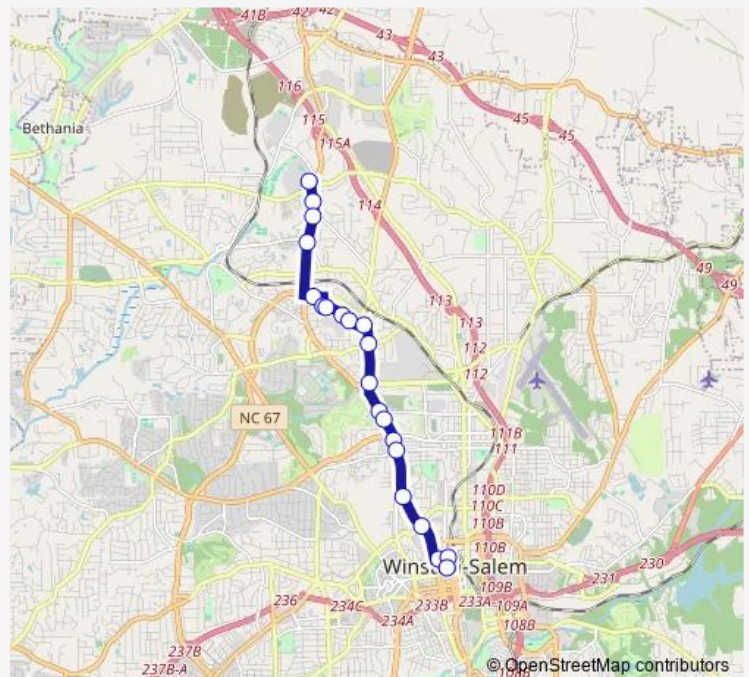

University Parkway & Alaris Village Court

University Parkway at Citco Gas Station

North Point Boulevard At Dominos Pizza

Brownsboro Road & Linn Station

Brownsboro Road & Sugar Creek Drive

Brownsboro Road - Enclave Apartments

Brownsboro Rd at 4260

Brownsboro Road & Cherry Street

Cherry Road & Polo Road

Cherry Street & Reynolds Boulevard

University Parkway & Deacon Boulevard

University Parkway At Storage

University Parkway & Thurmond Street

University Parkway & 25th Street

University Parkway & 14th Street

Cherry Street & Northwest Boulevard

6th Street & Cherry Street

6th Street & Liberty Street

Transit Center Bay B1

Route schedule

Sturmer Park — Transit Center Bay B1

Monday	06:00-24:00
Tuesday	06:00-24:00
Wednesday	06:00-24:00
Thursday	06:00-24:00
Friday	06:00-24:00
Saturday	08:00-24:00
Sunday	08:00-19:00

Route info

Direction: Sturmer Park

Stops: 21

Trip Duration: 0 hour 24 min