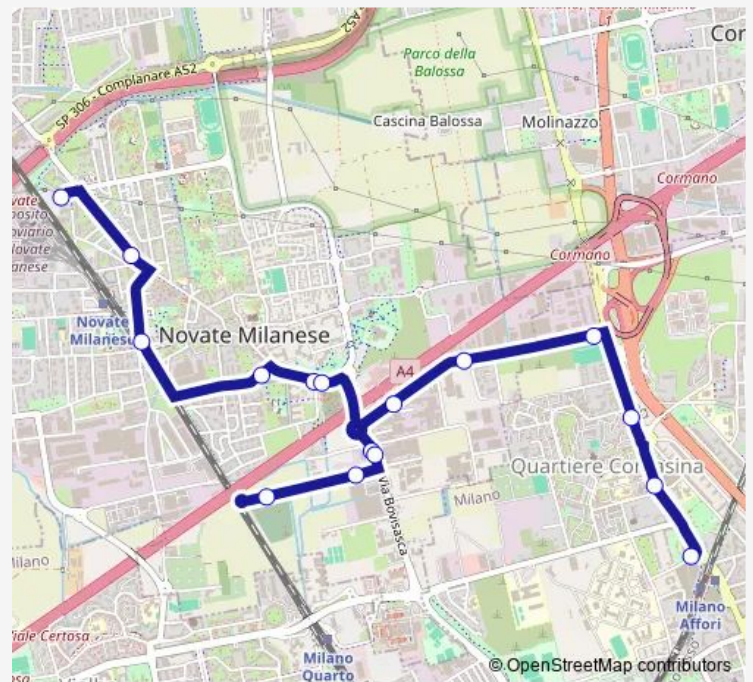

### Direction

novate milanese — via ciccotti (affori fn m3)

12 stops

[Open route schedule](#)

novate milanese

via bollate via volta (novate)

via vitt. veneto (novate fn) (novate)

via rimembranze via latini (novate)

via rimembranze via brodolini (novate)

rimembranze

via polveriera via bovisasca (novate)

via polveriera via bellini (novate)

via comasina via novate

comasina m3

via comasina via merloni

via ciccotti (affori fn m3)

### Route schedule

novate milanese — via ciccotti (affori fn m3)

Monday —

Tuesday —

Wednesday —

Thursday —

Friday —

Saturday 08:47-20:45

### Route info

Direction: novate milanese

Stops: 12

Trip Duration: 0 hour 17 min

89 — novate milanese - ciccotti