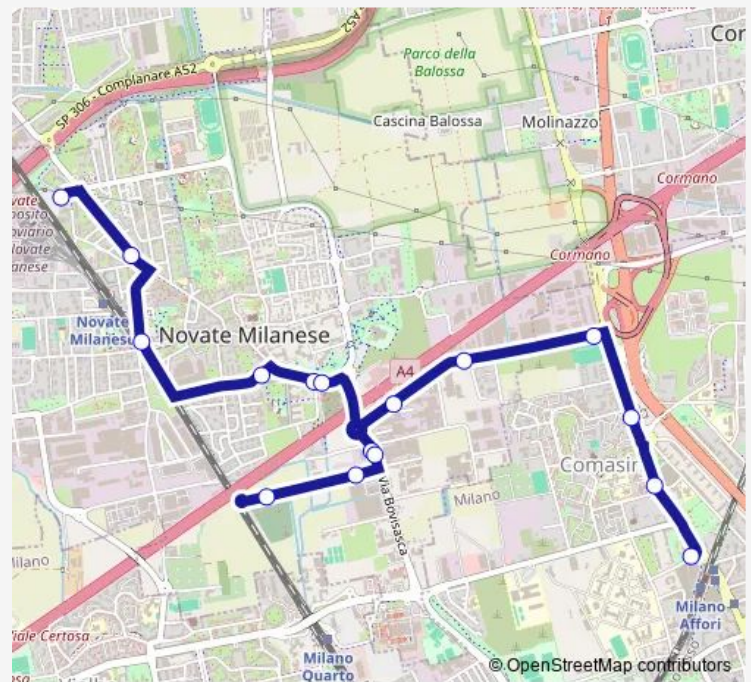

via vitt. veneto (novate fn) (novate)

via rimembranze via latini (novate)

via rimembranze via brodolini (novate)

rimembranze

via polveriera via bovisasca (novate)

via polveriera via bellini (novate)

via comasina via novate

comasina m3

via comasina via merloni

via ciccotti (affori fn m3)

Route schedule

novate milanese — via ciccotti (affori fn m3)

Monday 08:47-20:45

Tuesday 08:47-20:45

Wednesday —

Thursday 08:47-20:45

Friday 08:47-20:45

Saturday 08:47-20:45

Sunday —

Route info

Direction: novate milanese

Stops: 12

Trip Duration: 0 hour 16 min

89 — novate milanese - ciccotti

Direction

via ciccotti (affori fn m3) — novate milanese

17 stops

[Open route schedule](#)

via ciccotti (affori fn m3)

via l. modignani via comasina

l.go abbagnano (comasina m3)