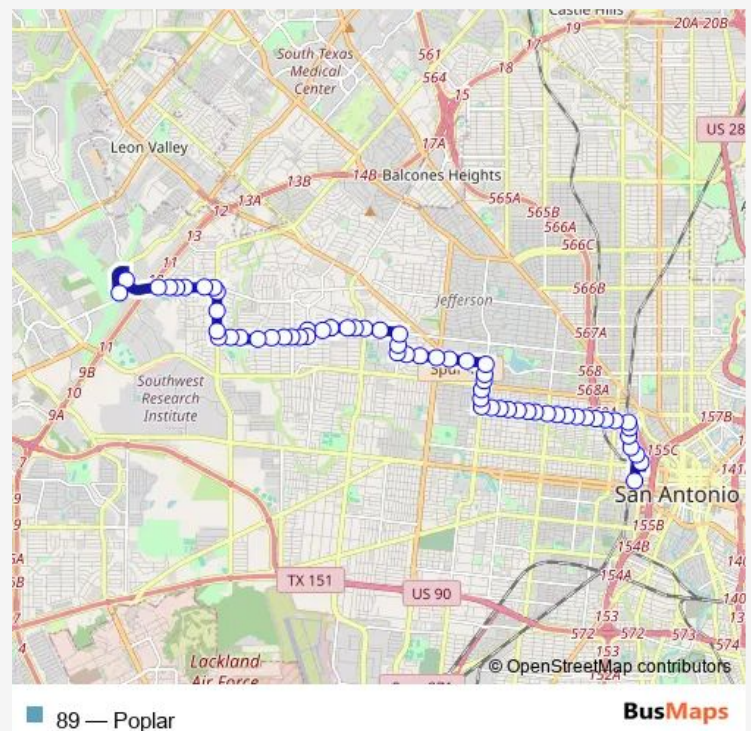

### Direction

INGRAM TRANSIT CENTER — CENTRO PLAZA - SE CORNER

63 stops

[Open route schedule](#)

INGRAM TRANSIT CENTER

Ingram RD. IN Front OF 6602

Ingram RD. & Wurzbach

Ingram & Wacos

### Route schedule

INGRAM TRANSIT CENTER — CENTRO PLAZA - SE CORNER

Monday 06:05-21:05

Tuesday 06:05-21:05

Wednesday 06:05-21:05

Thursday 06:05-21:05

Friday 06:05-21:05

Saturday 06:05-21:05

### Route info

Direction: INGRAM TRANSIT CENTER

Stops: 63

Trip Duration: 0 hour 35 min

Overhill & Roanoke

Maiden Lane & Woodlawn

Woodlawn & Hillcrest

Woodlawn IN Front OF 3554

## Route info

Direction: Centro Plaza - SW Corner (Stop A)

Stops: 62

Trip Duration: 0 hour 34 min

N.W. 24th between Culebra & Kentucky

Wilson & Waverly

Wilson & Cincinnati

Cincinnati & Germania