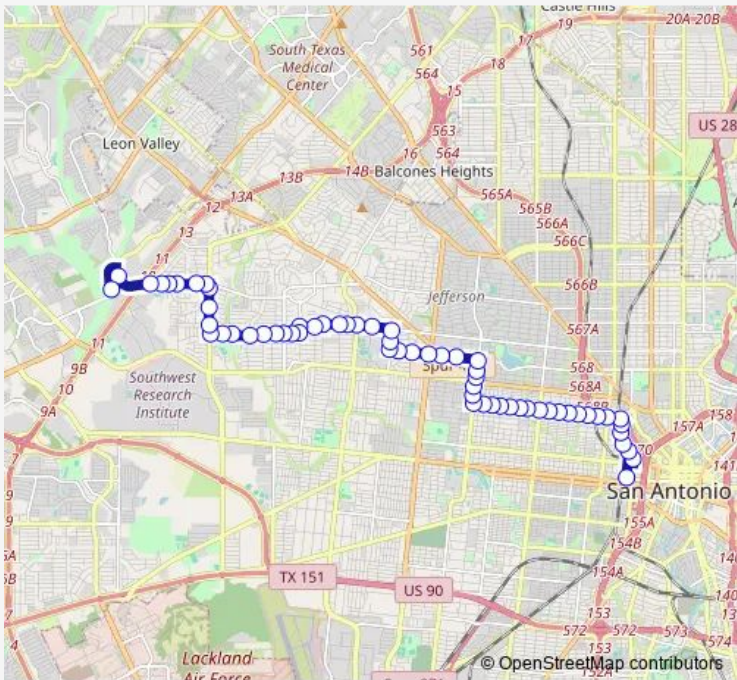

Bus 89 Poplar

[Go to website](#)

Direction
 Ingram Transit Center — Centro Plaza - SE Corner
 63 stops
[Open route schedule](#)

- Ingram Transit Center
- Ingram RD. IN Front OF 6602
- Ingram RD. & Wurzbach
- Ingram & Wacos
- Ingram Opposite WAR Bow
- Ingram & Oakhill
- Ingram IN Front OF 6130
- Ingram & Callaghan
- Callaghan AND Aspen Garden
- Callaghan & Farragut (165' north)
- Callaghan & Viva Max
- Hemphill Opp. SUL Ross Middle Schoo
- Hemphill AT Esparza Elem.
- Hemphill & Alston
- Hemphill & EL Centro
- Hemphill & Laven
- Hemphill & Edgecliff
- Hemphill & Benrus
- Hemphill IN Front OF 4906
- Hemphill & Broadview
- Broadview & Overhill

Route schedule
 Ingram Transit Center — Centro Plaza - SE Corner

Monday	06:05-21:05
Tuesday	06:05-21:05
Wednesday	06:05-21:05
Thursday	06:05-21:05
Friday	06:05-21:05
Saturday	06:05-21:05
Sunday	06:05-21:05

Route info
 Direction: Ingram Transit Center
 Stops: 63
 Trip Duration: 0 hour 41 min

89 — Poplar BusMaps

Overhill & Roanoke

Maiden Lane & Woodlawn

Woodlawn & Hillcrest

Woodlawn IN Front OF 3554

Woodlawn & N.W. 36th

Saturday 05:05-21:01

Sunday 05:05-21:01

Route info

Direction: Centro Plaza - SW Corner (Stop A)

Stops: 62

Trip Duration: 0 hour 46 min

N.W. 24th between Culebra & Kentucky

Wilson & Waverly