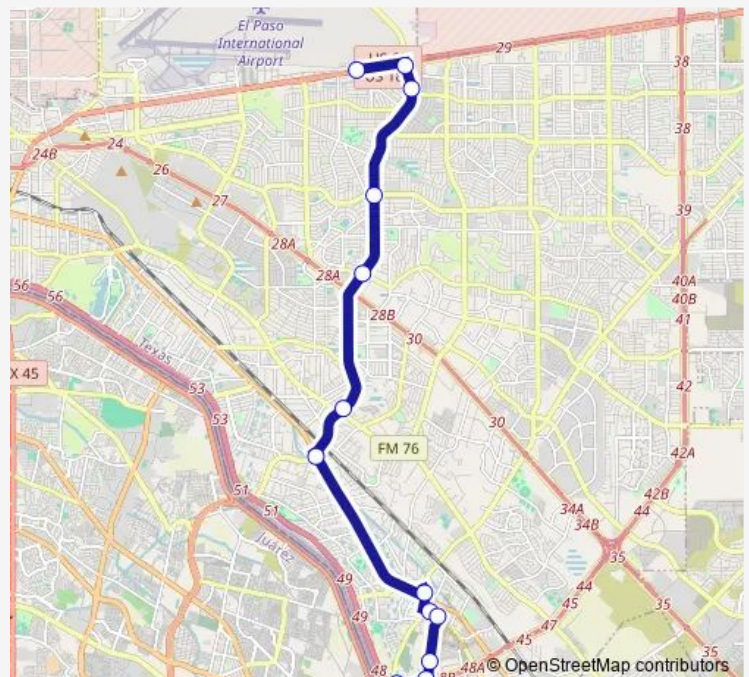

SouthsideCorralitos

AmericasSouthside

Zaragoza Bridge

Route schedule

MontanaLorne — Zaragoza Bridge

Monday 04:40-20:05

Tuesday 04:40-20:05

Wednesday 04:40-20:05

Thursday 04:40-20:05

Friday 04:40-20:05

Saturday 04:40-20:05

Sunday 06:40-17:00

Route info

Direction: MontanaLorne

Stops: 13

Trip Duration: 0 hour 30 min

89 — Zaragoza Bridge Circulator

Direction

Zaragoza Bridge — YarbroughHavenrock

9 stops

[Open route schedule](#)

Zaragoza Bridge

ZaragozaSchutz

301 ZaragozaBegonia

Mission Valley TC Bay G

AlamedaCinecue

430 YarbroughNorth Loop

1212 YarbroughVista Del Sol

2100 YarbroughMontwood

YarbroughHavenrock

Route schedule

Zaragoza Bridge — YarbroughHavenrock