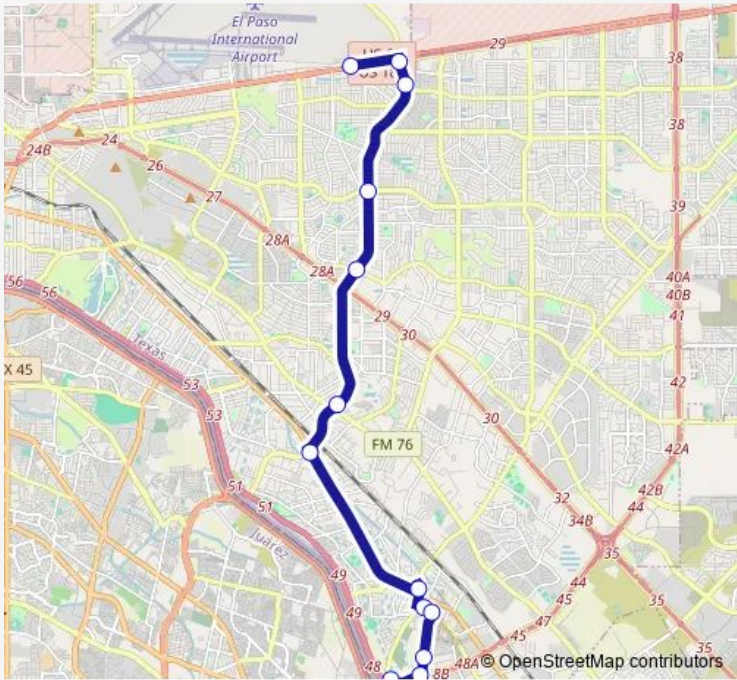

Bus 89 Zaragoza Bridge Circulator

[Go to website](#)

Direction
 MontanaLorne — Zaragoza Bridge
 13 stops
[Open route schedule](#)

- MontanaLorne
- 3559 YarbroughMontana
- YarbroughEdgemere
- YarbroughMontwood
- YarbroughVista Del Sol
- 455 YarbroughNorth Loop
- AlamedaYarbrough
- Mission Valley TC Bay G
- SocorroGonzales
- 9180 SocorroSouthside
- SouthsideCorralitos
- AmericasSouthside
- Zaragoza Bridge

Route schedule
 MontanaLorne — Zaragoza Bridge

Monday	04:40-20:05
Tuesday	04:40-20:05
Wednesday	04:40-20:05
Thursday	04:40-20:05
Friday	04:40-20:05
Saturday	04:40-20:05
Sunday	06:40-17:00

Route info
 Direction: MontanaLorne
 Stops: 13
 Trip Duration: 0 hour 30 min

89 — Zaragoza Bridge Circulator **BusMaps**

Direction

Zaragoza Bridge — YarbroughHavenrock

9 stops

[Open route schedule](#)

Zaragoza Bridge

ZaragozaSchutz

301 ZaragozaBegonia

Monday 05:15-20:15

Tuesday 05:15-20:15

Wednesday 05:15-20:15

Thursday 05:15-20:15

Friday 05:15-20:15

Saturday 05:15-20:15

Sunday 07:10-17:10

Route info