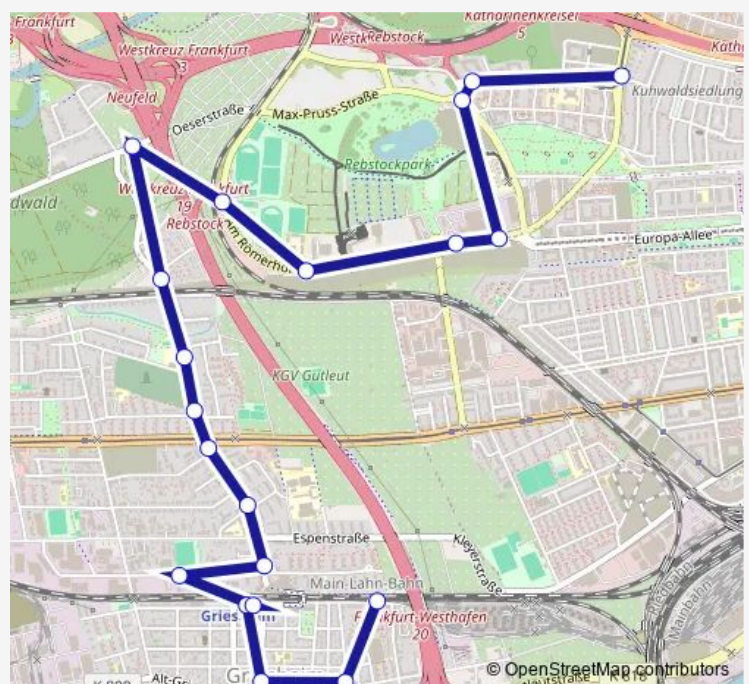

### Direction

Frankfurt (Main) Erzbergerstraße — Frankfurt (Main) Leonardo-da-Vinci-Allee

20 stops

[Open route schedule](#)

- Frankfurt (Main) Erzbergerstraße
- Frankfurt (Main) Auf dem Schafberg
- Frankfurt (Main) Alte Falterstraße
- Frankfurt (Main) Griesheim Bahnhof
- Frankfurt (Main) Griesheim Bahnhof
- Frankfurt (Main) Eichenstraße
- Frankfurt (Main) Griesheim Bf/Eichenstraße
- Frankfurt (Main) Platanenstraße
- Frankfurt (Main) Waldschulstraße
- Frankfurt (Main) Bingelsweg
- Frankfurt (Main) Heinrich-Hardt-Straße
- Frankfurt (Main) Lindenhag
- Frankfurt (Main) Neufeld
- Frankfurt (Main) Sportanlage Rebstock
- Frankfurt (Main) Gymnasium Römerhof
- Frankfurt (Main) Römerhof
- Frankfurt (Main) Messeparkhaus
- Frankfurt (Main) Zum Rebstockbad
- Frankfurt (Main) Rebstockbad
- Frankfurt (Main) Leonardo-da-Vinci-Allee

### Route schedule

Frankfurt (Main) Erzbergerstraße — Frankfurt (Main) Leonardo-da-Vinci-Allee

Monday	03:51-00:26 <sup>+1</sup>
Tuesday	03:51-00:26 <sup>+1</sup>
Wednesday	03:51-00:26 <sup>+1</sup>
Thursday	03:51-00:26 <sup>+1</sup>
Friday	03:51-00:26 <sup>+1</sup>
Saturday	04:56-00:26 <sup>+1</sup>
Sunday	04:56-00:26 <sup>+1</sup>

### Route info

Direction: Frankfurt (Main) Erzbergerstraße

Stops: 20

Trip Duration: 0 hour 25 min

## Direction

Frankfurt (Main) Leonardo-da-Vinci-Allee — Frankfurt (Main) Erzbergerstraße

20 stops

[Open route schedule](#)

Frankfurt (Main) Leonardo-da-Vinci-Allee

Frankfurt (Main) Rebstockbad

Frankfurt (Main) Zum Rebstockbad