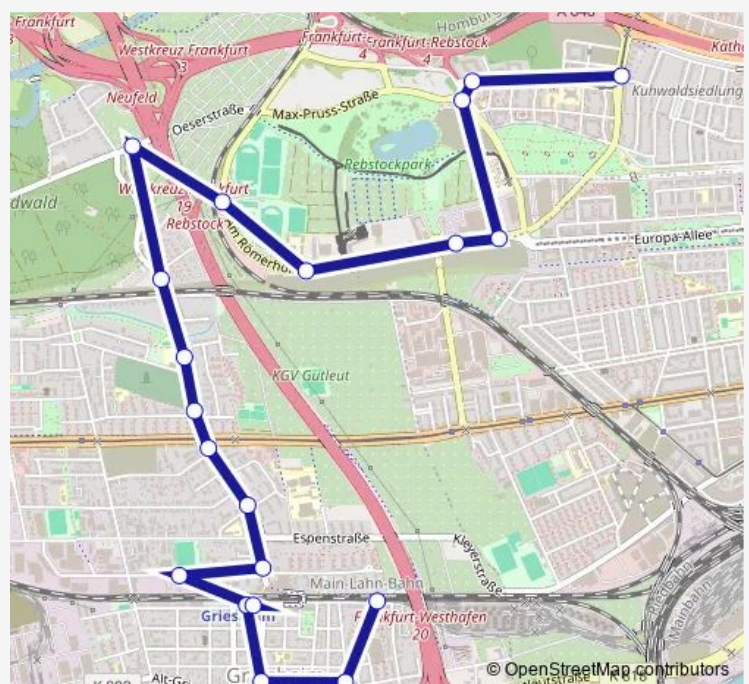

Frankfurt (Main) Waldschulstraße

Frankfurt (Main) Platanenstraße

Frankfurt (Main) Griesheim Bf/Eichenstraße

Frankfurt (Main) Eichenstraße

Frankfurt (Main) Staustufe Griesheim

Frankfurt (Main) Jungmannstraße

Frankfurt (Main) Auf dem Schafberg

Frankfurt (Main) Schöffenstraße

Frankfurt (Main) Erzbergerstraße

Route schedule

Frankfurt (Main) Leonardo-da-Vinci-Allee — Frankfurt (Main) Erzbergerstraße

Monday	—
Tuesday	04:15-00:47 ⁺¹
Wednesday	04:15-00:47 ⁺¹
Thursday	04:15-00:47 ⁺¹
Friday	04:15-00:47 ⁺¹
Saturday	—
Sunday	—

Route info

Direction: Frankfurt (Main) Leonardo-da-Vinci-Allee

Stops: 18

Trip Duration: 0 hour 25 min

Direction

Frankfurt (Main) Erzbergerstraße — Frankfurt (Main) Leonardo-da-Vinci-Allee

20 stops

[Open route schedule](#)

Sunday 04:56-00:26⁺¹

Route info

Direction: Frankfurt (Main) Erzbergerstraße

Stops: 20

Trip Duration: 0 hour 25 min

Direction

Frankfurt (Main) Leonardo-da-Vinci-Allee — Frankfurt (Main) Erzbergerstraße

20 stops