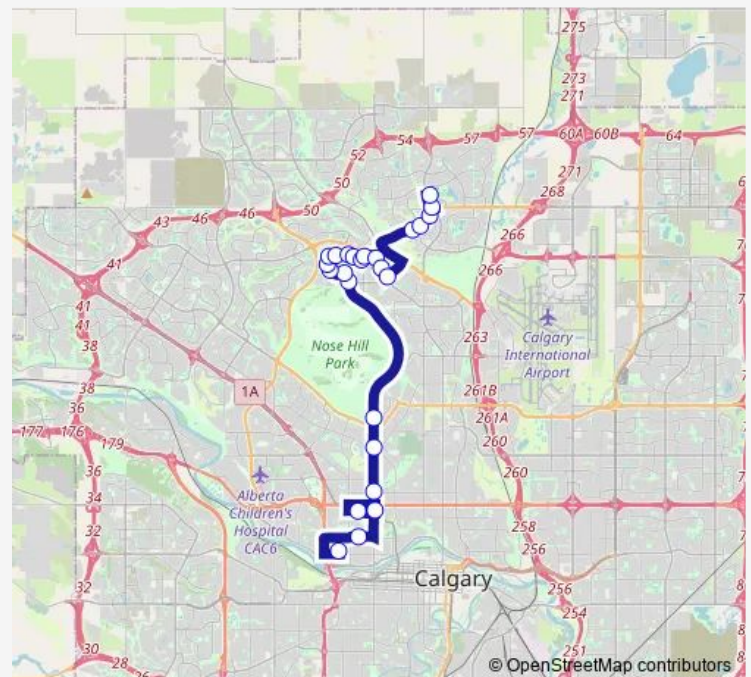

EB Sandstone DR @ Sandpiper RD Nw

SB Sandstone DR @ Sanderling HL Nw

SB Sandstone DR @ Sanderling RI Nw

EB Berkshire BV @ Beddington BV Nw

EB Country Hills BV @ Country Hills DR Nw

Route schedule

EB 1 AV NW @ 21 ST Nw — North Pointe Terminal G

Monday 05:46-18:23

Tuesday 05:46-18:23

Wednesday 05:46-18:23

Thursday 05:46-18:23

Friday 05:46-18:23

Saturday —

Sunday —

Route info

Direction: EB 1 AV NW @ 21 ST Nw

Stops: 25

Trip Duration: 1 hour 3 min

89 — Lions Park - North Pointe

BusMaps

EB Country Hills BV @ Country Hills SQ Nw

NB Country Hills BV @ Country Hills DR Nw

NB Harvest Hills BV @ Country Hill BV Ne

North Pointe Terminal G

Direction

North Pointe Terminal G — EB 1 AV NW @ 21 ST Nw

30 stops

[Open route schedule](#)

North Pointe Terminal G

SB Harvest Hills BV @ Panamount GA Nw

SB Country Hills BV @ Harvest Hills BV N