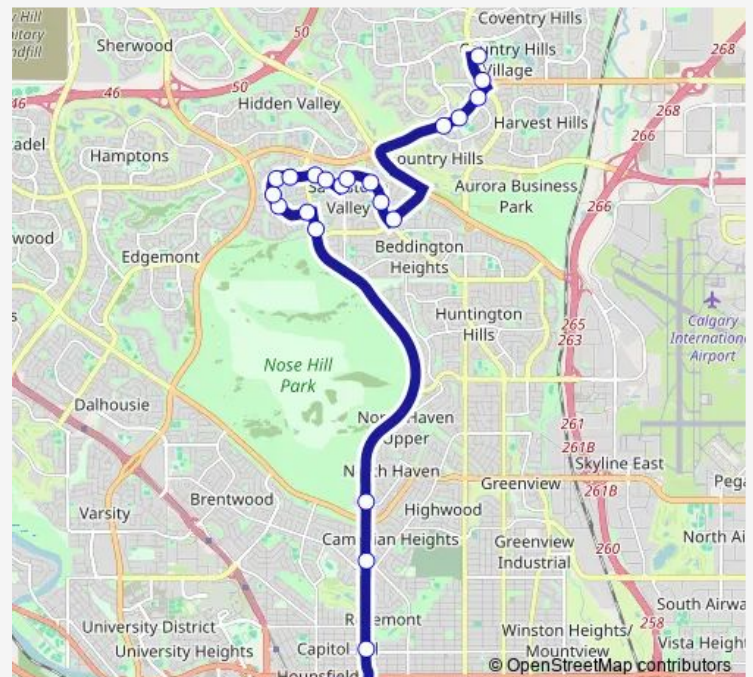

EB Macewan DR @ Macewan Meadow WY Nw

EB Sandarac DR @ 14 ST Nw

EB Sandarac DR @ Sandalwood GA Nw

NB Sandstone DR @ Sandarac DR Nw

EB Sandstone DR @ Sandpiper RD Nw

SB Sandstone DR @ Sanderling HL Nw

SB Sandstone DR @ Sanderling RI Nw

### Route schedule

EB 1 AV NW @ 21 ST NW — North Pointe Terminal G

Monday 05:46-18:23

Tuesday 05:46-18:23

Wednesday 05:46-18:23

Thursday 05:46-18:23

Friday 05:46-18:23

Saturday —

### Route info

Direction: EB 1 AV NW @ 21 ST NW

Stops: 25

Trip Duration: 1 hour 3 min

89 — Lions Park - North Pointe

EB Country Hills BV @ Country Hills SQ NW

NB Country Hills BV @ Country Hills DR Nw

NB Harvest Hills BV @ Country Hill BV Ne

## Route info

Direction: North Pointe Terminal G

Stops: 30

Trip Duration: 0 hour 43 min

SB 14 ST NW @ 20 AV Nw

Lions Park LRT Station (EB 14 AV Nw)

SB 14 ST NW @ 8 AV Nw

WB 6 AV NW @ 18 ST NW