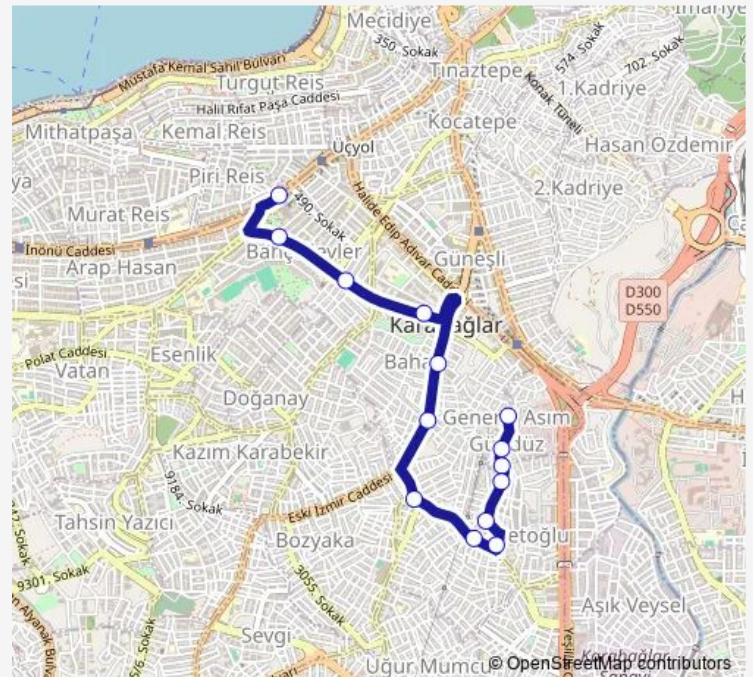

Thursday 06:05-19:40

Friday 06:05-19:40

Saturday 06:10-19:40

Sunday 06:35-19:00

**Route info**

Direction: Cennetođlu

Stops: 14

Trip Duration: 0 hour 22 min

89 — Cennetođlu - Üçyol Metro

**BusMaps**