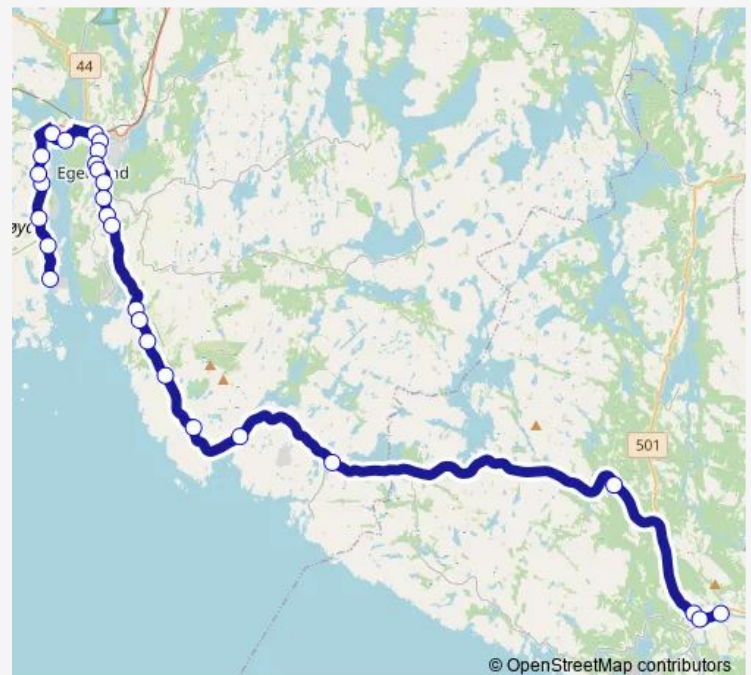

Låvabakken

Lyngtangen

Lygremarka sør

Route schedule

Lagård — Hauge i Dalane

Monday 10:00-15:35

Tuesday 10:00-14:40

Wednesday 10:00-14:40

Thursday 10:00-15:35

Friday 10:00-14:40

Saturday —

Sunday —

Route info

Direction: Lagård

Stops: 35

Trip Duration: 0 hour 45 min

89

BusMaps

Lygremarka nord

Symrebakken

Lygre

Dyrnesveien

Åseveien

Hadland