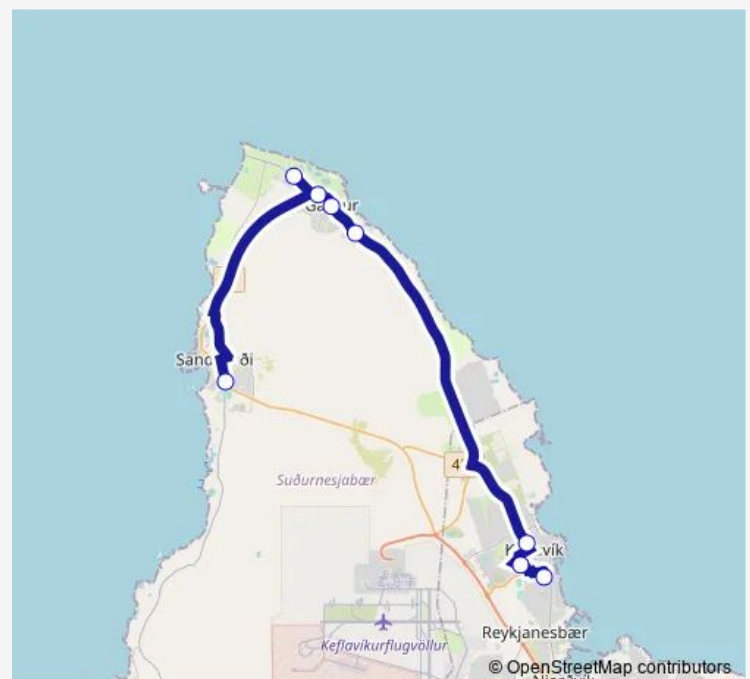

Pósthúsið Garði / Garður

Garðvangur

Nýjaland

Ípróttamiðstöðin Sandgerði

Route schedule

Miðstöð — Ípróttamiðstöðin Sandgerði

Monday	05:43-22:10
Tuesday	05:43-22:10
Wednesday	05:43-22:10
Thursday	05:43-22:10
Friday	05:43-22:10
Saturday	10:20-22:40
Sunday	10:20-22:40

Route info

Direction: Miðstöð

Stops: 8

Trip Duration: 0 hour 24 min

89 — Reykjanesbær <-> Sandgerði

Direction

Íþróttamiðstöðin Sandgerði — Miðstöð

10 stops

Hringbraut / Norðurtún

Fjölbrautaskóli Suðurnesja / Fs

Miðstöð

Route schedule

Íþróttamiðstöðin Sandgerði — Miðstöð

Monday 06:07-22:37

Tuesday 06:07-22:37

Wednesday 06:07-22:37

Thursday 06:07-22:37

Friday 06:07-22:37

Saturday 10:43-23:03

Sunday 10:43-23:03

Route info

Direction: Íþróttamiðstöðin Sandgerði

Stops: 10

Trip Duration: 0 hour 24 min