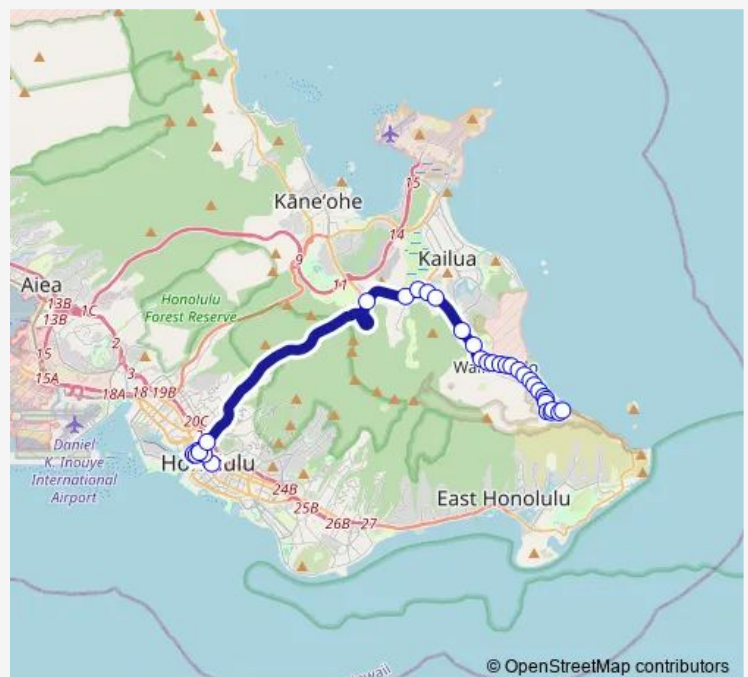

Monday 16:05-16:45

Tuesday 16:05-16:45

Wednesday 16:05-16:45

Thursday 16:05-16:45

Friday 16:05-16:45

Saturday —

Sunday —

Route info

Direction: Alapai Transit Center (Stops 1-4)

Stops: 33

Trip Duration: 1 hour 0 min

■ 89 — Waimanalo-Kailua Express

Kalaniana'ole HWY + OPP Waimanalo Bay

Kalaniana'ole HWY + OPP Aloiloi St

Kalaniana'ole HWY + Hihimanu St

Thursday 05:40-06:18

Friday 05:40-06:18

Saturday —

Sunday —

Route info

Direction: Kalaniana'ole + Nakini

Stops: 40

Trip Duration: 0 hour 53 min