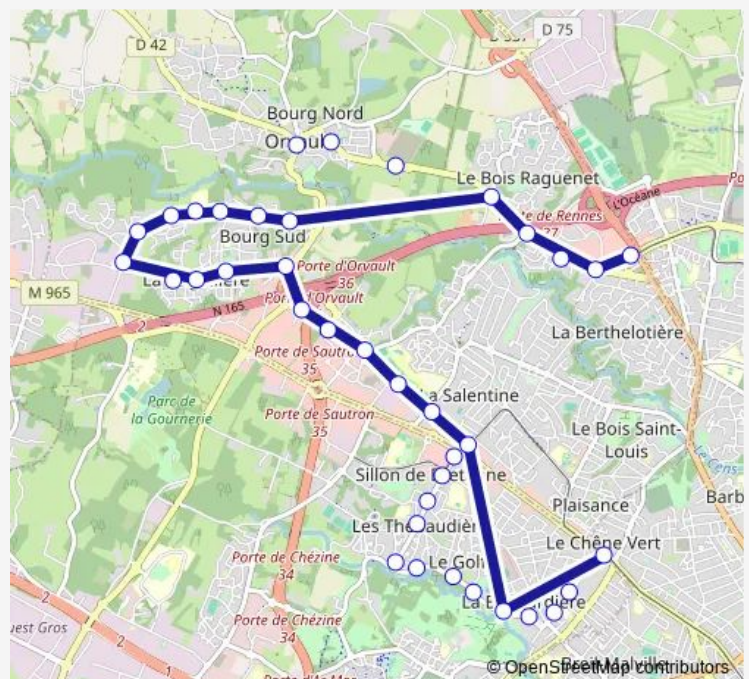

## Bus 89 Le Cardo - Beauséjour

[Go to website](#)

### Direction

Beauséjour — Le Cardo

38 stops

[Open route schedule](#)

Beauséjour

Jeanne Bernard

Baudelaire

Eugène Sue

### Route schedule

Beauséjour — Le Cardo

Monday	06:18-00:54 <sup>+1</sup>
Tuesday	06:18-00:54 <sup>+1</sup>
Wednesday	06:18-00:54 <sup>+1</sup>
Thursday	06:18-00:54 <sup>+1</sup>
Friday	06:18-02:59 <sup>+1</sup>
Saturday	03:00-01:58 <sup>+1</sup>
Sunday	03:00-00:53 <sup>+1</sup>

### Route info

Direction: Beauséjour

Stops: 38

Trip Duration: 0 hour 33 min

89 — Le Cardo - Beauséjour

BusMaps

Stévin

Bugallière