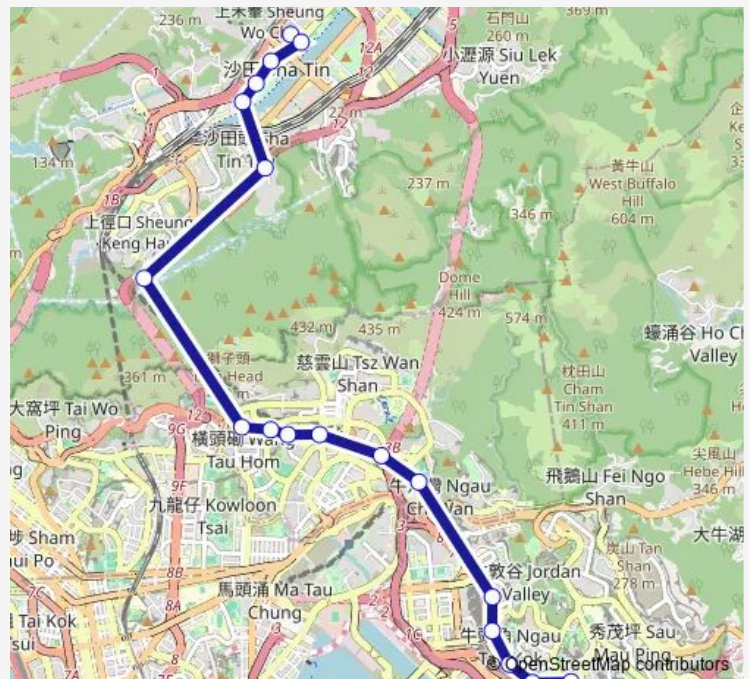

[Kmb+Ctb] Wong TAI SIN BBI - Wong TAI SIN Temple/<Br>Shatin Pass Road, Lung Cheung Road[[Kmb] Wong TAI SIN BBI - Wong TAI SIN Temple

[Ctb] Morse Park Swimming Pool, Lung Cheung Road[[Kmb+Ctb] Morse Park Swimming Pool/<Br>Morse

### Route info

Direction: [Kmb] Kwun Tong (Tsui Ping North Estate) BUS Terminus

Stops: 22

Trip Duration: 0 hour 43 min

89 — LEK Yuen - Kwun Tong (Tsui Ping North Estate)

Park Swimming Pool, Lung Cheung Road[[Kmb] Morse  
Park Swimming Pool