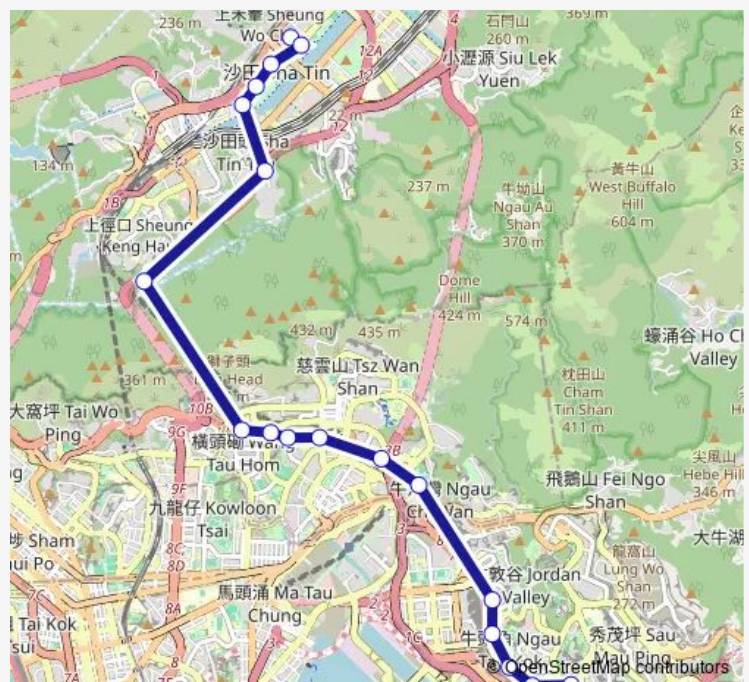

[Kmb+Ctb] Wong TAI SIN BBI - Wong TAI SIN Temple/
Sha TIN Pass Road, Lung Cheung Road[[Kmb] Wong TAI SIN BBI - Wong TAI SIN Temple

[Ctb] Morse Park Swimming Pool, Lung Cheung Road[[Kmb+Ctb] Morse Park Swimming Pool/
Morse

Route info

Direction: [Kmb] Kwun Tong (Tsui Ping North Estate) BUS Terminus

Stops: 22

Trip Duration: 0 hour 46 min

89 — LEK Yuen - Kwun Tong (Tsui Ping North Estate)

Park Swimming Pool, Lung Cheung Road[[Kmb] Morse
Park Swimming Pool

Monday 05:30-23:20

Tuesday 05:30-23:20

Wednesday 05:30-23:20

Thursday 05:30-23:20

Friday 05:30-23:20

Saturday 05:30-21:50

Sunday 05:30-22:40

Route info