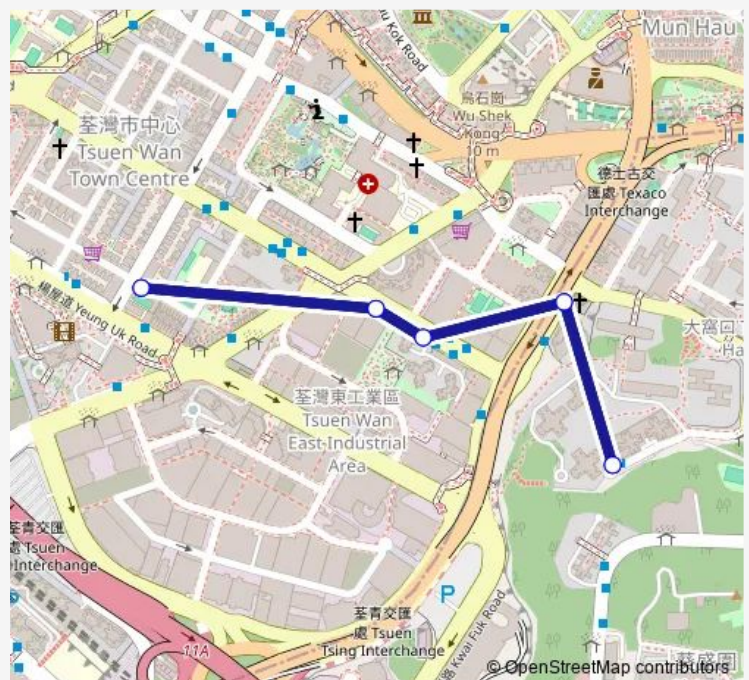

Bus 89 Tsuen WAN (HO PUI Street) - Shek TAU Street

[Go to website](#)

Direction

Shek TAU Street, Near FU TAI House, TAI WO HAU Estate — HO PUI Street, Near Mary OF Providence Primary School

5 stops

[Open route schedule](#)

SHA Tsui Road Outside Wong'S Factory Building|Sha Tsui Road, Outside Wong'S Factory Building

HO PUI Street, Near Mary OF Providence Primary School

Route schedule

Shek TAU Street, Near FU TAI House, TAI WO HAU Estate — HO PUI Street, Near Mary OF Providence Primary School

Monday	06:30-22:30
Tuesday	06:30-22:30
Wednesday	06:30-22:30
Thursday	06:30-22:30
Friday	06:30-22:30
Saturday	06:30-22:30
Sunday	06:30-22:30

Route info

Direction: Shek TAU Street, Near FU TAI House, TAI WO HAU Estate

Stops: 5

Trip Duration: 0 hour 7 min

Direction

HO PUI Street, Near Mary OF Providence Primary School
— Shek TAU Street, Near FU TAI House, TAI WO HAU Estate

5 stops

[Open route schedule](#)

HO PUI Street, Near Mary OF Providence Primary School