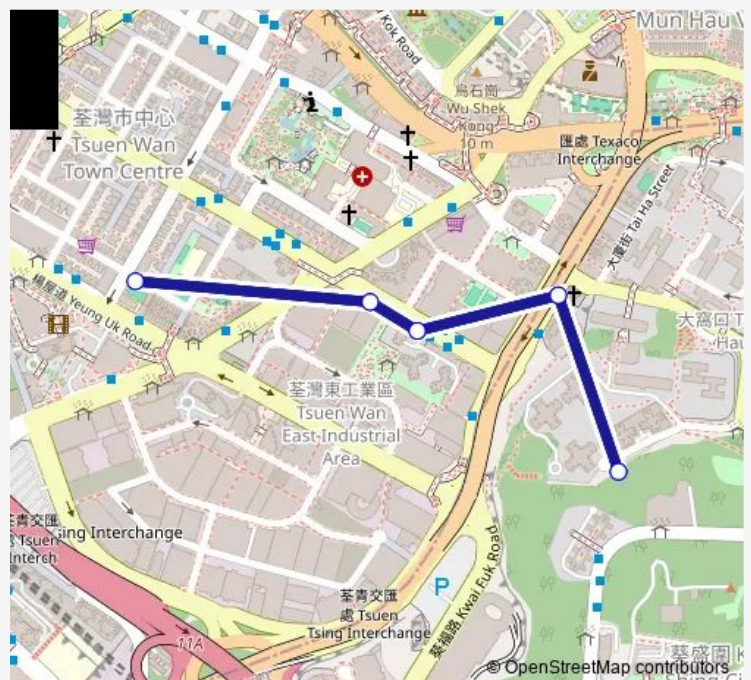

Bus 89 Tsuen WAN (HO PUI Street) - Shek TAU Street

[Go to website](#)

Direction

SHEK TAU STREET, NEAR FU TAI HOUSE, TAI WO HAU ESTATE — HO PUI STREET, NEAR MARY OF PROVIDENCE PRIMARY SCHOOL

5 stops

[Open route schedule](#)

SHA TSUI ROAD OUTSIDE WONG'S FACTORY BUILDING|SHA TSUI ROAD, OUTSIDE WONG'S FACTORY BUILDING

HO PUI STREET, NEAR MARY OF PROVIDENCE PRIMARY SCHOOL

Route schedule

SHEK TAU STREET, NEAR FU TAI HOUSE, TAI WO HAU ESTATE — HO PUI STREET, NEAR MARY OF PROVIDENCE PRIMARY SCHOOL

Monday	06:30-22:30
Tuesday	06:30-22:30
Wednesday	06:30-22:30
Thursday	06:30-22:30
Friday	06:30-22:30
Saturday	06:30-22:30
Sunday	06:30-22:30

Route info

Direction: SHEK TAU STREET, NEAR FU TAI HOUSE, TAI WO HAU ESTATE

Stops: 5

Trip Duration: 0 hour 7 min

Direction

HO PUI STREET, NEAR MARY OF PROVIDENCE PRIMARY SCHOOL — SHEK TAU STREET, NEAR FU TAI HOUSE, TAI WO HAU ESTATE

5 stops

[Open route schedule](#)

HO PUI STREET, NEAR MARY OF PROVIDENCE PRIMARY SCHOOL